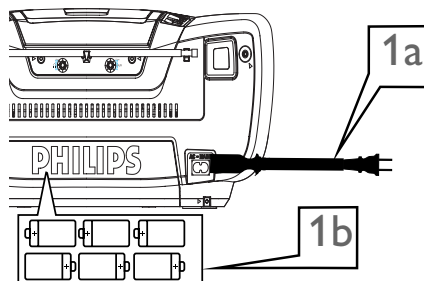

AZ1839

1 Choosing Power Supply

- a Connect the AC power cord to the **AC MAINS~** inlet and the wall socket.
- OR-
- b Open the **battery door** and insert 6 x C batteries (not included).

R-20, UM-1 or C-cells
(not included)

2 Listening to Radio

- a Adjust the Source selector to **FM** or **MW**.
- b Turn **TUNING** to tune to a station.

4 Playing a USB device

- a Adjust the source selector to **CD/USB**.
- b Press **CD/USB** once or more to enter the USB mode
- c Plug a compatible USB device to the set's USB port marked .
- d Press **▶||** to start playback.

3 Playing a disc

This player plays Audio Discs including CD-R/CD-RW, MP3-CD and WMA.

- a Adjust the Source selector to **CD/USB**.
- b Press **CD/USB** once or more to enter the CD mode.
- c Open the CD door, and insert a disc with the printed side facing up and close the door.
- d Press **▶||** to start playback.
- e To stop disc playback, press **■**.