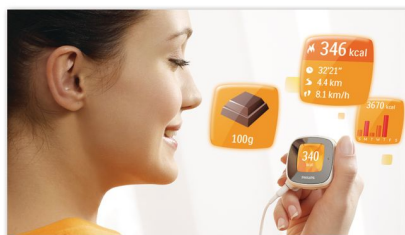

Instant workout monitor

Your Activa player has a smart Instant workout monitor function that records the activity data from your workout. Not only do you get immediate results of your performance but you also get a great sense of accomplishment. Using personal inputs like your age, weight and height, the monitor calculates the calories you've burnt and the time covered depending on your chosen workout. The information is then displayed instantly on your Activa screen after your workout. If numbers aren't your thing, check out the visual representation of how many chocolate bars you've offloaded during your workout.