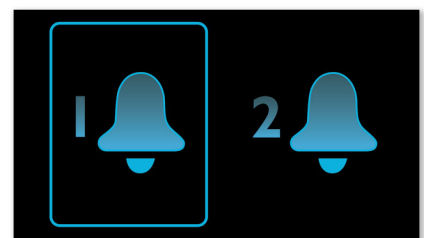

Dual alarm

The Philips audio system comes with two alarm times. Set one alarm time to wake you up and the other time to wake up your partner.

Battery back-up

Battery back-up ensures memory of time during power failure