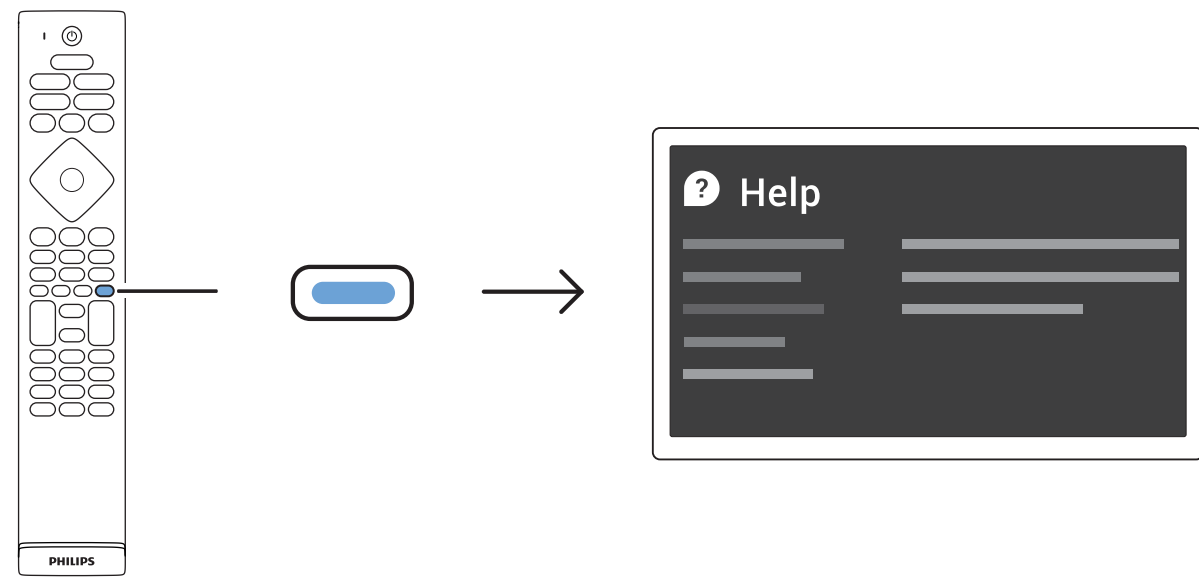

Polski Zapoznaj się z instrukcjami bezpieczeństwa.
Português Leia as instruções de segurança.
Română Citiți instrucțiunile de siguranță.
Русский Читайте инструкции по технике безопасности.
Srpski Pročitajte bezbednosna uputstva.
Slovenščina Preberite varnostna navodila.
Slovenský Prečítajte si bezpečnostné pokyny.
Suomi Lue turvaohjeet.

Svenska Läs säkerhetsinstruktionerna.
ภาษาไทย โปรดอ่านคำแนะนำด้านความปลอดภัย
Türkçe Güvenlik talimatlarını okuyun.
Українська Читайте інструкції з техніки безпеки.
العربية قراءة تعليمات السلامة.
עברית קראו את הוראות הבטיחות

AMBILIGHT tv