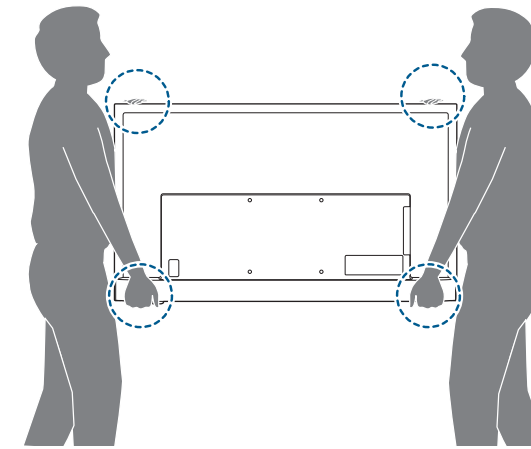

50"/55"/65"

50"/55"/65" (M4xL20) : x4

Register to find out more and get support
www.philips.com/TVsupport

A 50"/55"

65"

1

B

2

3

R + L

50"/55"
65"

Wall Mount dimensions (x, y)

- 50" 200x300mm M6 (L: 10mm~16mm) 126 cm
- 55" 200x300mm M6 (L: 10mm~16mm) 139 cm
- 65" 300x300mm M6 (L: 12mm~20mm) 164 cm

4

50"

50"/65"