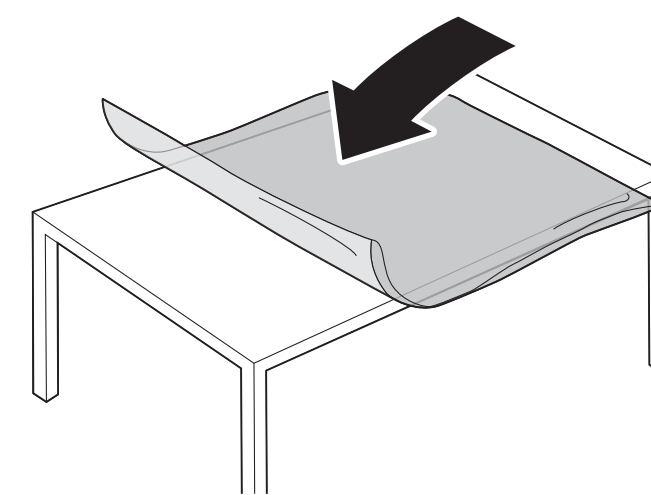

50"/55"/65"

50"/55"/65" (M4xL20) : x4

Register to find out more and get support
www.philips.com/TVsupport

A 50"/55"

65"

1

B

2

3

R + L

50"/55"
65"

Wall Mount dimensions (x, y)

- 50" 200x300mm M6 (L: 10mm~16mm) 126 cm
- 55" 200x300mm M6 (L: 10mm~16mm) 139 cm
- 65" 300x300mm M6 (L: 12mm~20mm) 164 cm

4

50"

50"/65"