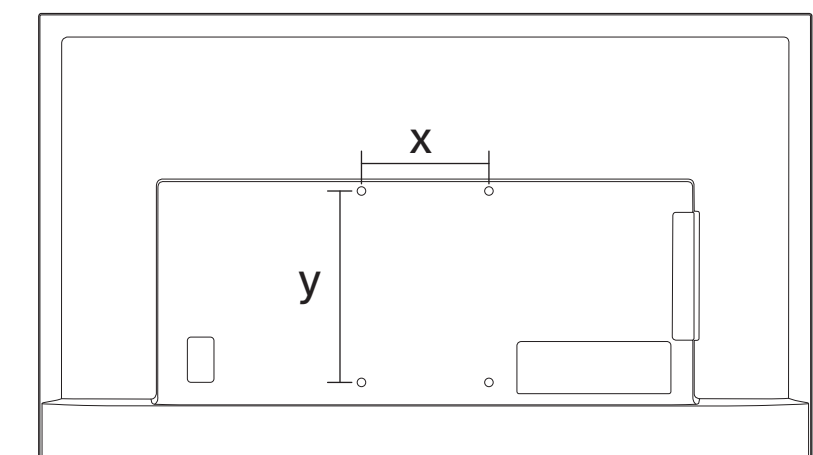

50"/55"/65"

50"/55"/65" (M4xL20) : x4

Register to find out more and get support
www.philips.com/TVsupport

A 50"/55"

65"

1

B

2

3

R + L

50"/55"
65"

Wall Mount dimensions (x, y)

- 50" 200x300mm M6 (L: 10mm~16mm) 126 cm
- 55" 200x300mm M6 (L: 10mm~16mm) 139 cm
- 65" 300x300mm M6 (L: 12mm~20mm) 164 cm

4

50"

50"/65"

R + L

50"/55"
65"

5