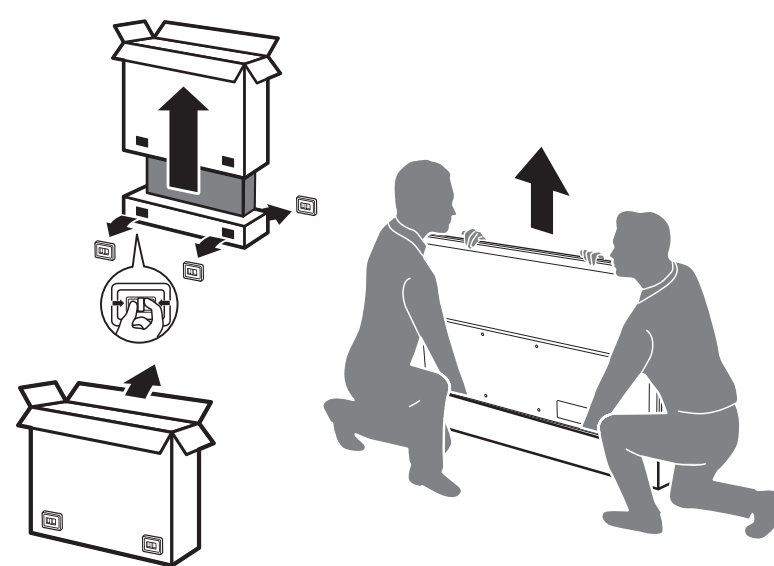

50"/55"/65"

50"/55"/65" (M4xL20) : x4

Register to find out more and get support
www.philips.com/TVsupport

A 50"/55"

65"

1

B

2

3

R + L

50"/55"
65"

Wall Mount dimensions (x, y)

- 50" 200x300mm M6 (L: 10mm~16mm) 126 cm
- 55" 200x300mm M6 (L: 10mm~16mm) 139 cm
- 65" 300x300mm M6 (L: 12mm~20mm) 164 cm

4

50"

50"/65"

R + L

50"/55"
65"

5