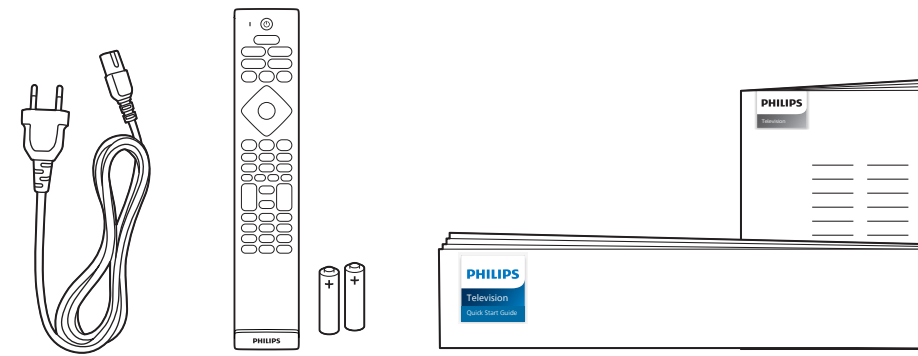

50"/55"/65"

50"/55"/65" (M4xL20) : x4

Register to find out more and get support
www.philips.com/TVsupport

A 50"/55"

65"

1

B

2

3

R + L

50"/55"
65"

Wall Mount dimensions (x, y)

- 50" 200x300mm M6 (L: 10mm~16mm) 126 cm
- 55" 200x300mm M6 (L: 10mm~16mm) 139 cm
- 65" 300x300mm M6 (L: 12mm~20mm) 164 cm

4

50"

50"/65"