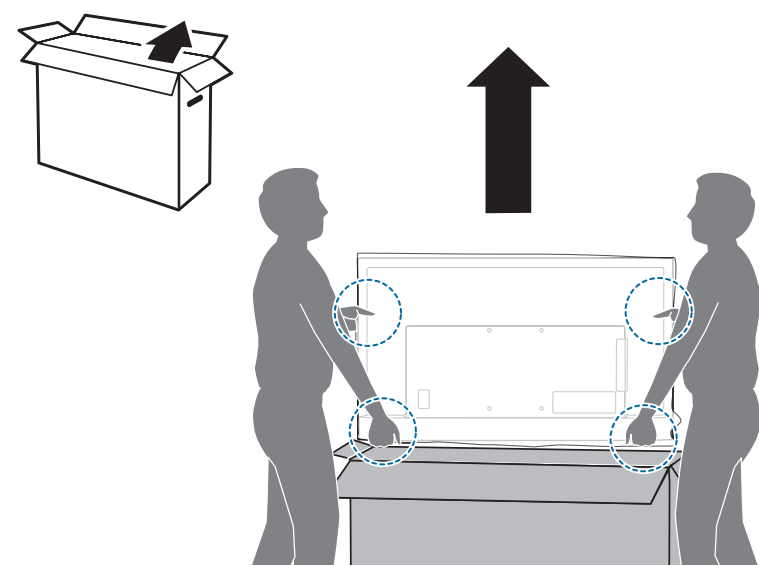

50"/55"/65"

50"/55"/65" (M4xL20) : x4

Register to find out more and get support
www.philips.com/TVsupport

A 50"/55"

65"

1

B

2

3

R + L

50"/55"
65"

Wall Mount dimensions (x, y)

- 50" 200x300mm M6 (L: 10mm~16mm) 126 cm
- 55" 200x300mm M6 (L: 10mm~16mm) 139 cm
- 65" 300x300mm M6 (L: 12mm~20mm) 164 cm

4

50"

50"/65"

R + L

50"/55"
65"

5