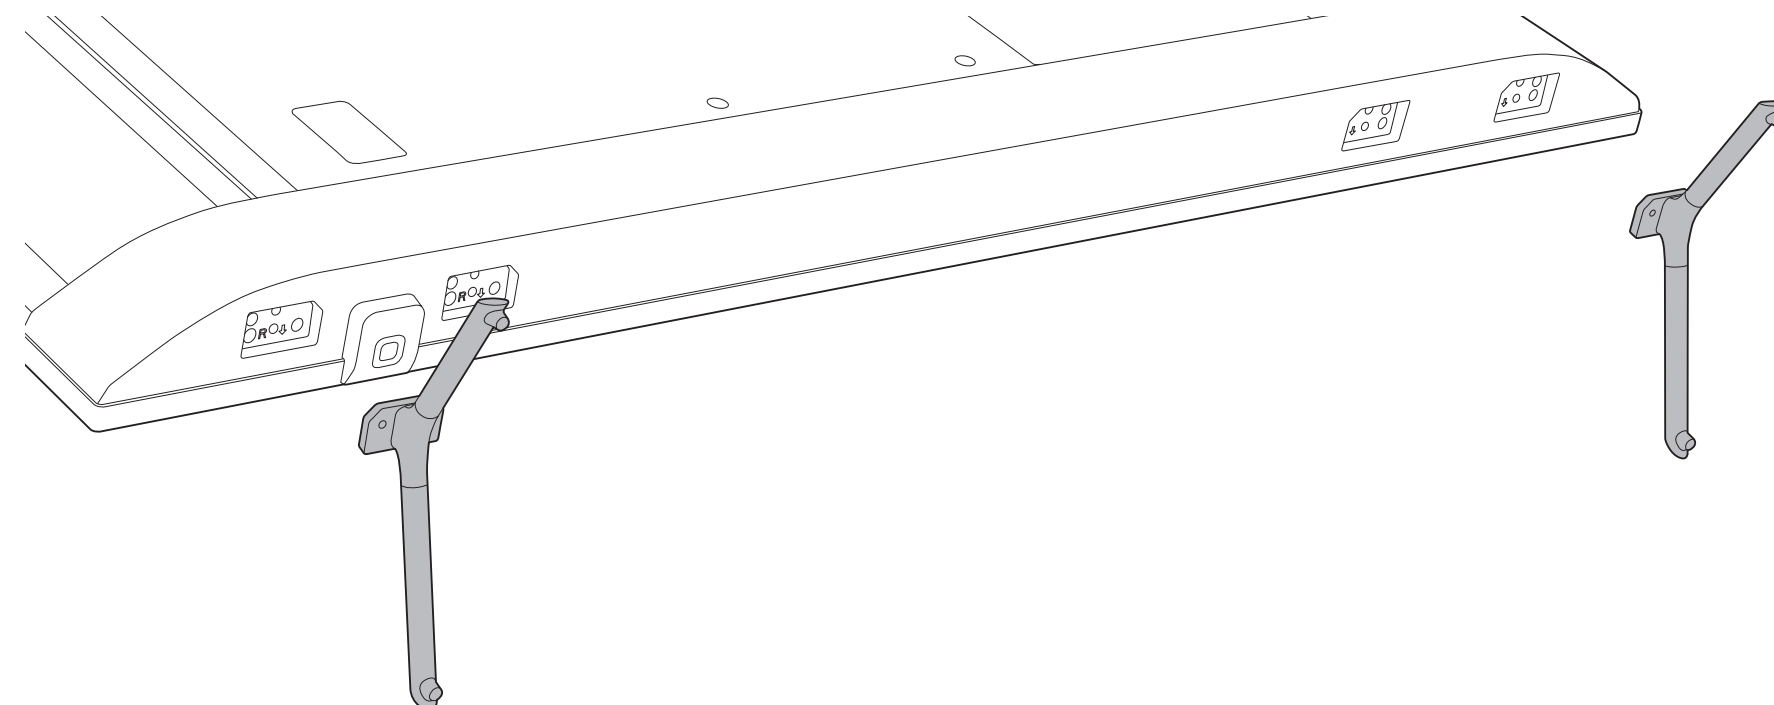

50"/55"/65"

50"/55"/65" (M4xL20) : x4

Register to find out more and get support
www.philips.com/TVsupport

A 50"/55"

65"

1

B

2

3

R + L

50"/55"
65"

Wall Mount dimensions (x, y)

- 50" 200x300mm M6 (L: 10mm~16mm) 126 cm
- 55" 200x300mm M6 (L: 10mm~16mm) 139 cm
- 65" 300x300mm M6 (L: 12mm~20mm) 164 cm

4

50"

50"/65"