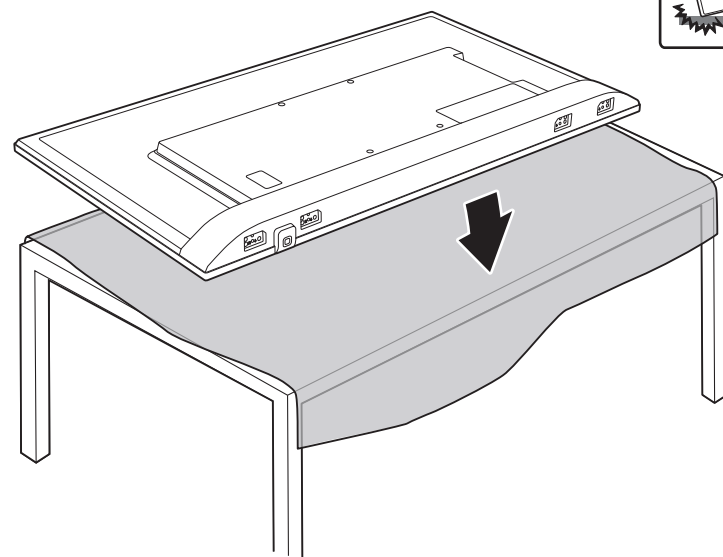

3

R + L

50"/55"
65"

Wall Mount dimensions (x, y)

- 50" 200x300mm M6 (L: 10mm~16mm) 126 cm
- 55" 200x300mm M6 (L: 10mm~16mm) 139 cm
- 65" 300x300mm M6 (L: 12mm~20mm) 164 cm

4

50"

50"/65"