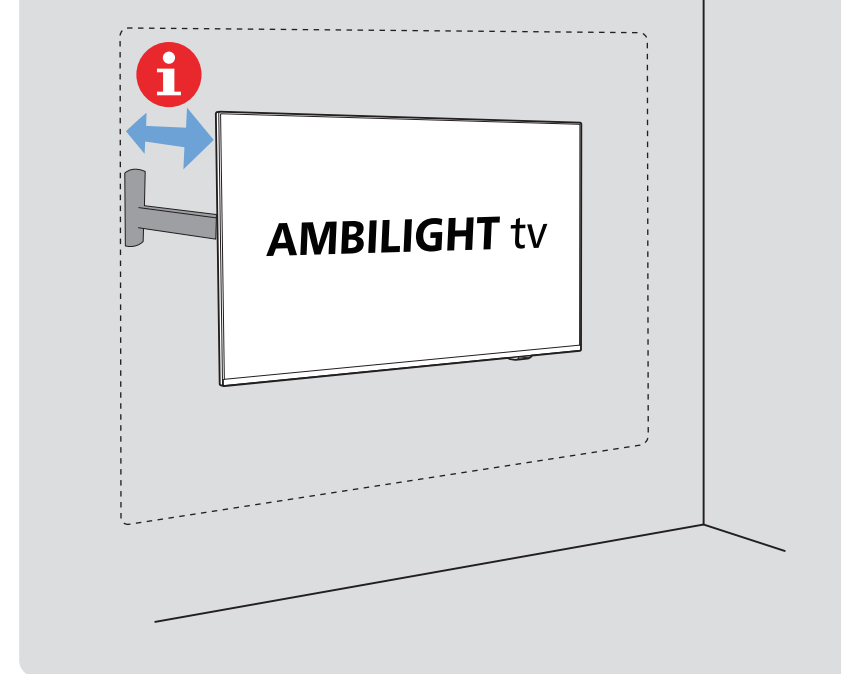

50"/55"/65"

50"/55"/65" (M4xL20) : x4

Register to find out more and get support
www.philips.com/TVsupport

A 50"/55"

65"

1

B

2

3

R + L

50"/55"
65"

Wall Mount dimensions (x, y)

- 50" 200x300mm M6 (L: 10mm~16mm) 126 cm
- 55" 200x300mm M6 (L: 10mm~16mm) 139 cm
- 65" 300x300mm M6 (L: 12mm~20mm) 164 cm

4

50"

50"/65"