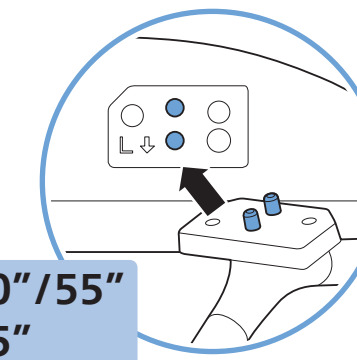

50"/55"/65"

50"/55"/65" (M4xL20) : x4

Register to find out more and get support
www.philips.com/TVsupport

A 50"/55"

65"

1

B

2

3

R + L

50"/55"
65"

Wall Mount dimensions (x, y)

- 50" 200x300mm M6 (L: 10mm~16mm) 126 cm
- 55" 200x300mm M6 (L: 10mm~16mm) 139 cm
- 65" 300x300mm M6 (L: 12mm~20mm) 164 cm

4

50"

50"/65"