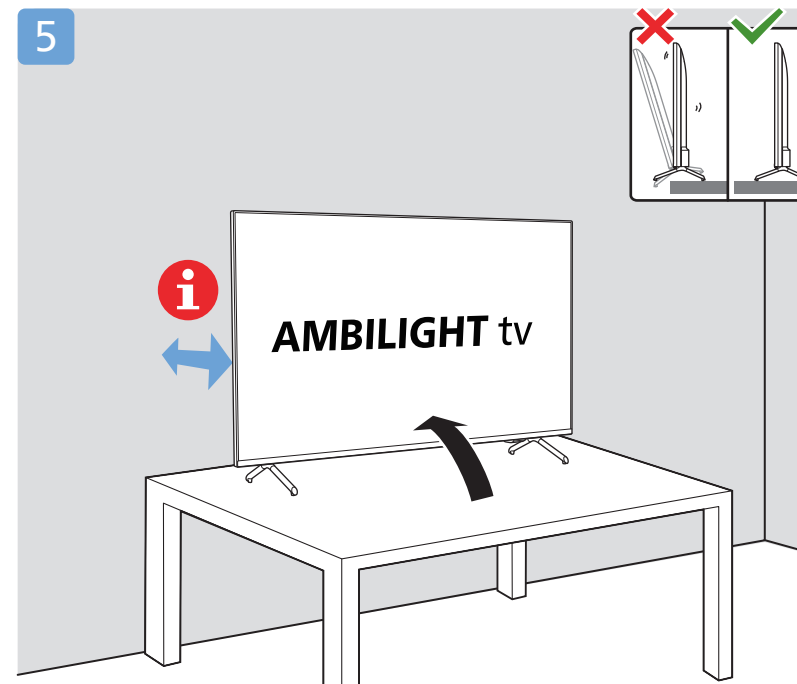

50"/55"/65"

50"/55"/65" (M4xL20) : x4

Register to find out more and get support
www.philips.com/TVsupport

A 50"/55"

65"

1

B

2

3

R + L

50"/55"
65"

Wall Mount dimensions (x, y)

- 50" 200x300mm M6 (L: 10mm~16mm) 126 cm
- 55" 200x300mm M6 (L: 10mm~16mm) 139 cm
- 65" 300x300mm M6 (L: 12mm~20mm) 164 cm

4

50"

50"/65"

R + L

50"/55"
65"

5