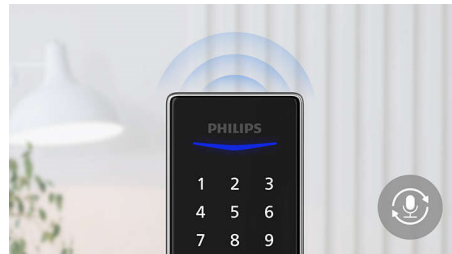

Voice guide

Voice guidance guides you through configuration of the lock without the need for an instruction manual. English, French, and Spanish voice guides are available.