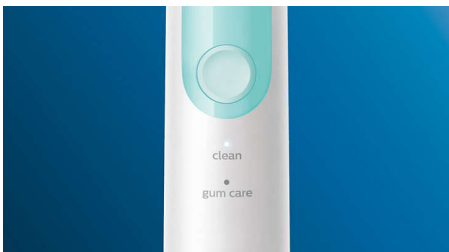

PHILIPS

sonicare

Sonic electric
toothbrush

ProtectiveClean
4700

Built-in pressure sensor

2 modes, 3 intensities

1 x BrushSync feature

HX6481/50

Innovative technology

- Lets you know if you're pressing too hard
- Philips Sonicare's advanced sonic technology
- Connects smart brush handle and smart brush heads

Optimise your brushing

- Two modes, three intensity settings

Highlights

Improves gum health

Densely packed, high-quality bristles give you an extra gentle brushing to remove plaque along the gum line to improve gum health up to 100% more than a manual toothbrush. And the specially curved power tip makes reaching the teeth at the back of your mouth a breeze.

Brushing your way

This toothbrush allows you to customise your brushing with a choice of two modes and three intensities. Clean mode is standard for superior cleaning. And Gum Care mode adds an extra minute of reduced-power brushing, so you can gently massage your gums. Three intensities allow you to switch the order of 'higher' and 'lower' to align with the intensities from left to right.