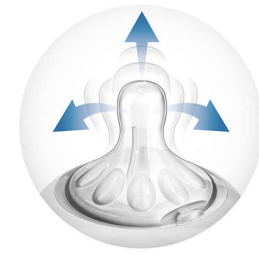

Natural latch on

The wide breast shaped nipple promotes natural latch on similar to the breast, making it easy for your baby to combine breast and bottle feeding.

Simple to use and clean

Wide bottle neck makes filling and cleaning easy. Only a few parts for quick and simple assembly.

This bottle is BPA free*

The Philips Avent Natural bottle is made of BPA free* material (polypropylene).

Unique comfort petals

Petals inside the nipple increase softness and flexibility without nipple collapse. Your baby will enjoy a more comfortable and contented feed.

Specifications

Design

Bottle design: Ergonomic shape, Wide neck, Decoration

Material

Bottle: Polypropylene, BPA free*

Nipple: Silicone, BPA free*

What is included

Baby bottle: 1 pcs