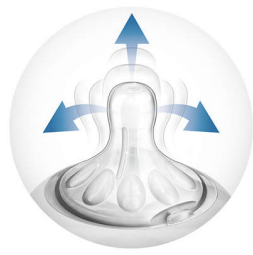

Ergonomic shape

Extra comfortable shape, easy to hold and grip in any direction, even for baby's tiny hands.

Simple to use and clean

Wide bottle neck makes filling and cleaning easy. Only a few parts for quick and simple assembly.

This bottle is BPA free*

The Philips Avent Natural bottle is made of BPA free* material (polypropylene).

Trusted by moms

Since 1984, Philips Avent has been designing and manufacturing products that are inspired by nature and have been developed through extensive research and clinical trials.

Unique comfort petals

Petals inside the nipple increase softness and flexibility without nipple collapse. Your baby will enjoy a more comfortable and contented feed.

Specifications

Design

Bottle design: Ergonomic shape, Wide neck