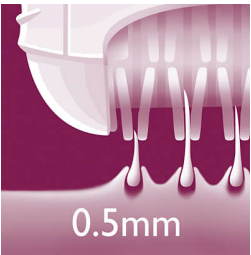

PHILIPS

Epilator

Satinelle

Legs

HP6419/00

Simply smooth for longer

Fast and gentle corded epilator

Enjoy long lasting smoothness with Philips Satinelle epilator. Gently removes hairs, as short as 0.5mm, from the root. For hair free skin up to four weeks. Includes a small cleaning brush.

Beautiful smooth skin

- Gentle tweezing discs remove hairs without pulling the skin
- Remove hairs as short as 0.5mm

Convenient epilation

- Profiled, ergonomic grip for comfortable handling
- Cleaning brush to remove loose hairs from epilator discs
- Washable epilation head for extra hygiene and easy cleaning

Highlights

Gentle tweezing discs

This epilator has gentle tweezing discs to remove hairs as short as 0.5mm without pulling the skin.

Unique epilation discs

Unique epilation discs remove hairs as short as 0.5mm.

Ergonomic grip

The rounded shape fits perfectly in your hand for comfortable hair removal

Specifications

Technical data

- Number of catching points: 20
- Number of discs: 21
- Pulling actions/sec. speed 1: 600
- Voltage adapter: 13 V / 400 mA
- Voltage device: 13 V