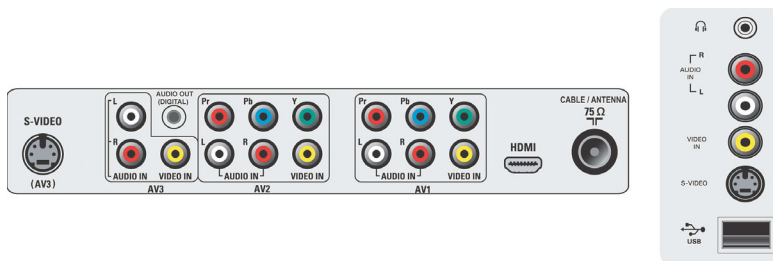

Power

- Mains power: AC 110 - 120 V, 60 Hz
- Power consumption: 140 W
- Standby power consumption: < 1 W
- Ambient temperature: 5 °C to 40 °C

Dimensions

- Product weight (lb): 42.2 (with stand), 39.8 (without stand) lb
- Box height (inch): 27.5 inch
- Box width (inch): 39.8 inch
- Box depth (inch): 9.4 inch
- Set Width (inch): 36.8 inch
- Set Height (inch): 20.3 inch
- Set Depth (inch): 4.7 inch
- Set width (with stand) (inch): 36.8 inch
- Set depth (with stand) (inch): 8.7 inch
- Set height (with stand) (inch): 21.8 inch
- Weight incl. Packaging (lb): 49.5

Accessories

- Included accessories: Table top stand, User Manual, Remote Control, Registration card, Quick start guide, Power cord

Issue date 2023-11-03

Version: 10.0.13

UPC: 6 09585 11131 8

© 2023 Koninklijke Philips N.V.
All Rights reserved.