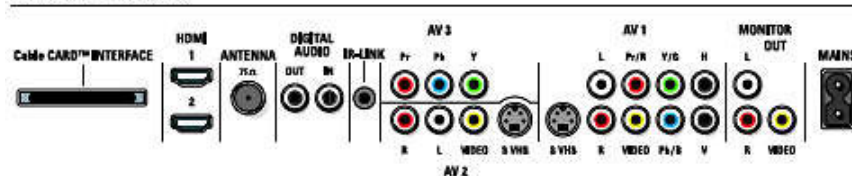

- Remote control type: RC4345/01
- Teletext: Closed Captioning Full Text
- Picture in Picture: HDMI-Component PIP

Multimedia Applications

- Multimedia connections: USB memory class device
- Playback Formats: JPEG Still pictures, MP3, Slideshow files (.alb)
- Digital Content Management: Digital Media Reader

Tuner/Reception/Transmission

- Aerial Input: 75 ohm F-type
- TV system: ATSC, NTSC
- Video Playback: NTSC
- Cable: Digital Cable Ready CableCARD, Unscrambled Digital Cable QAM

Connectivity

- Other connections: Cable Card Interface, Monitor out, CVBS, L/R (cinch), S/PDIF in (coaxial), S/PDIF out (coaxial)
- AV 1: Audio L/R in, CVBS in, RGB+H/V, S-Video Y/C, YPbPr, Component Video in, (1, 2, 3Fh autoranging), Y/C
- AV 2: Audio L/R in, CVBS, S-Video
- AV 3: S/PDIF digital coaxial, YPbPr, (1, 2, 3Fh autoranging)
- AV 4: HDMI
- AV 5: HDMI
- Front / Side connections: Audio L/R in, CVBS in, Headphone Out, S-video in, USB 1.1

Power

- Mains power: AC 108 - 132 V, 60 Hz
- Power consumption: 185 W
- Standby power consumption: ≤ 2 W
- Ambient temperature: 5 °C to 40 °C

Dimensions

- Set Height: 610 mm
- Set Width: 1105 mm
- Set Depth: 97 mm
- Product weight (lb): 66.15 lb
- Wall mount compatible: 800 x 400 mm
- Weight incl. Packaging: 32 kg
- Product dimension (WxDxH) inch: 3.8x24x43.6 inch inch
- Product weight: 24 kg

Rear connectors

Side connectors

Accessories

- Included accessories: Table top stand

Issue date 2023-11-03

Version: 29.0.32

UPC: 0 37849 96250 3

© 2023 Koninklijke Philips N.V.
All Rights reserved.

Specifications are subject to change without notice.
Trademarks are the property of Koninklijke Philips N.V.
or their respective owners.

www.philips.com