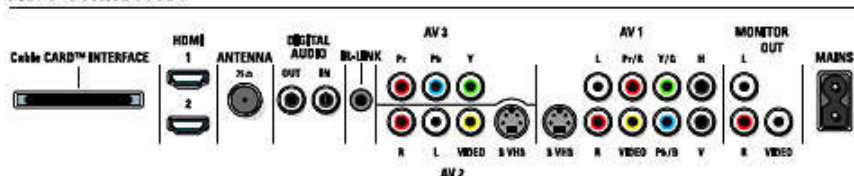

Power

- Mains power: AC 110-120V (+/-10%)
- Power consumption: 160 W
- Standby power consumption: ≤ 2
- Ambient temperature: 5 °C to 40 °C

Dimensions

- Product weight (lb): 42.5 lb
- Wall mount compatible: 200 x 100 mm
- Product dimension (WxDxH) inch: 36.7 x 20.0 x 4.7" inch

Accessories

- Included accessories: Table top stand

Rear connectors

Side connectors

Issue date 2023-11-03

Version: 26.0.28

UPC: 0 37849 96256 5

© 2023 Koninklijke Philips N.V.
All Rights reserved.