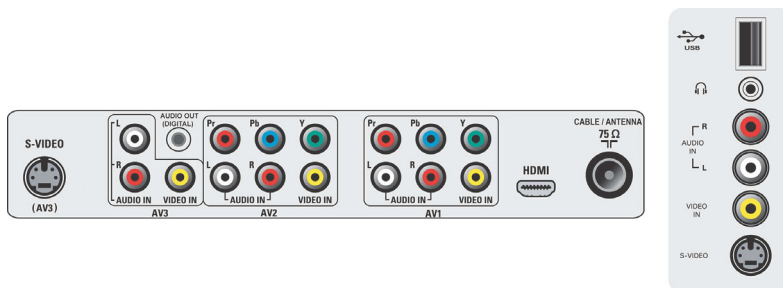

Power

- Mains power: AC 110 - 120 V, 60 Hz
- Power consumption: 270 W
- Standby power consumption: < 1 W
- Ambient temperature: 5 °C to 40 °C

Dimensions

- Product weight (lb): 70.4 (with stand), 66 (without stand) lb
- Box height (inch): 37 inch
- Box width (inch): 52.3 inch
- Box depth (inch): 13 inch
- Set Width (inch): 49.2 inch
- Set Height (inch): 27.1 inch
- Set Depth (inch): 4.4 inch
- Set width (with stand) (inch): 49.2 inch
- Set depth (with stand) (inch): 12 inch
- Set height (with stand) (inch): 30 inch
- Weight incl. Packaging (lb): 88

Accessories

- Included accessories: Table top stand, User Manual, Remote Control, Registration card, Quick start guide, Power cord

Issue date 2023-11-03

Version: 10.0.12

UPC: 6 09585 11135 6

© 2023 Koninklijke Philips N.V.
All Rights reserved.