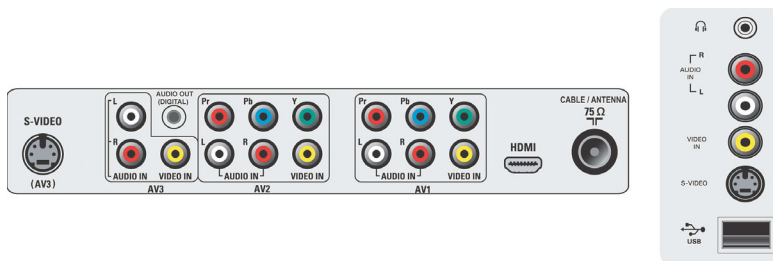

Multimedia Applications

- Multimedia connections: USB memory class device

- Playback Formats: JPEG Still pictures, MP3, Slideshow files (.alb)
- Digital Content Management: Digital Media Reader

Tuner/Reception/Transmission

- Aerial Input: 75 ohm F-type
- TV system: ATSC, NTSC
- Video Playback: NTSC
- Cable: Unscrambled Digital Cable QAM
- Tuner bands: Hyperband, S-Channel, UHF, VHF

Connectivity

- Other connections: HDMI
- Audio Output - Digital: Coaxial (cinch)
- AV 1: Audio L/R in, CVBS in, YPbPr
- AV 2: Audio L/R in, CVBS, YPbPr
- AV 3: Audio L/R in, CVBS in, S-Video Y/C
- Front / Side connections: Audio L/R in, CVBS in, Headphone Out, S-video in, USB

Power

- Mains power: AC 110 - 120 V, 60 Hz
- Power consumption: 190 W
- Standby power consumption: < 1 W
- Ambient temperature: 5 °C to 40 °C

Dimensions

- Product weight (lb): 57 (with stand), 52.8 (without stand) lb
- Box height (inch): 32.7 inch
- Box width (inch): 46.9 inch
- Box depth (inch): 13 inch
- Set Width (inch): 44 inch
- Set Height (inch): 24.3 inch
- Set Depth (inch): 4.1 inch
- Set width (with stand) (inch): 44 inch
- Set depth (with stand) (inch): 10 inch
- Set height (with stand) (inch): 26 inch
- Weight incl. Packaging (lb): 72.6

Accessories

- Included accessories: Table top stand, User Manual, Remote Control, Registration card, Quick start guide, Power cord

Issue date 2023-11-03

Version: 10.0.13

UPC: 6 09585 11132 5

© 2023 Koninklijke Philips N.V.
All Rights reserved.

Specifications are subject to change without notice.
Trademarks are the property of Koninklijke Philips N.V.
or their respective owners.

www.philips.com