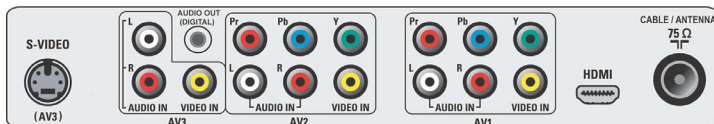

Power

- Mains power: AC 110 - 120 V, 60 Hz
- Power consumption: 270 W
- Standby power consumption: ≤ 1 W
- Ambient temperature: 5 °C to 40 °C

Dimensions

- Product weight (lb): 70.4 (with stand), 66 (without stand) lb
- Box height (inch): 37 inch
- Box width (inch): 52.3 inch
- Box depth (inch): 13 inch
- Set Width (inch): 49.2 inch
- Set Height (inch): 27.1 inch
- Set Depth (inch): 4.4 inch
- Set width (with stand) (inch): 49.2 inch
- Set depth (with stand) (inch): 12 inch
- Set height (with stand) (inch): 30 inch
- Weight incl. Packaging (lb): 88

Accessories

- Included accessories: Table top stand, User Manual, Remote Control, Registration card, Quick start guide, Power cord

Issue date 2023-11-03

Version: 10.0.12

UPC: 6 09585 11135 6

© 2023 Koninklijke Philips N.V.
All Rights reserved.