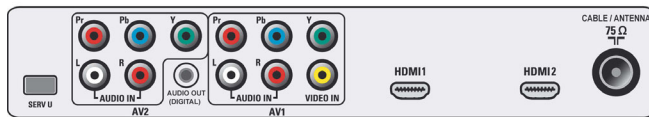

Accessories

- Included accessories: Tabletop swivel stand, Power cord, Quick start guide, User Manual, Registration card, Remote Control

Ambilight

- Ambilight Features: Ambilight 2 Channel
- Preset modes: 4 Active Adaptive modes