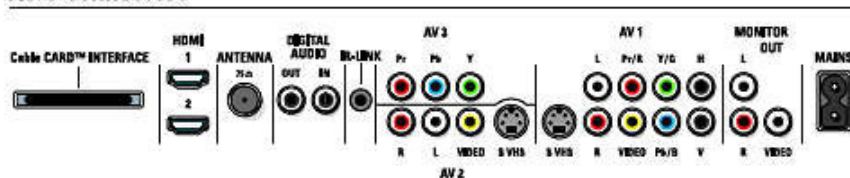

- Remote control type: RC4345/01
- Teletext: Closed Captioning Full Text
- Picture in Picture: HDMI-Component PIP

Multimedia Applications

- Multimedia connections: USB memory class device
- Playback Formats: JPEG Still pictures, MP3, Slideshow files (.alb)
- Digital Content Management: Digital Media Reader

Tuner/Reception/Transmission

- Aerial Input: 75 ohm F-type
- TV system: ATSC, NTSC
- Video Playback: NTSC
- Cable: Digital Cable Ready CableCARD, Unscrambled Digital Cable QAM

Connectivity

- Other connections: Cable Card Interface, Monitor out, CVBS, L/R (cinch), S/PDIF in (coaxial), S/PDIF out (coaxial)
- AV 1: Audio L/R in, CVBS in, RGB+H/V, S-Video Y/C, YPbPr, Component Video in, (1, 2, 3Fh autoranging), Y/C
- AV 2: Audio L/R in, CVBS, S-Video
- AV 3: S/PDIF digital coaxial, YPbPr, (1, 2, 3Fh autoranging)
- AV 4: HDMI
- AV 5: HDMI
- Front / Side connections: Audio L/R in, CVBS in, Headphone Out, S-video in, USB 1.1

Power

- Mains power: AC 108 - 132 V, 60 Hz
- Power consumption: 135 W
- Standby power consumption: ≤ 2 W
- Ambient temperature: 5 °C to 40 °C

Dimensions

- Set Height: 507 mm
- Set Width: 933 mm
- Set Depth: 119 mm
- Product weight (lb): 42.5 lb
- Wall mount compatible: 200 x 100 mm
- Weight incl. Packaging: 22 kg
- Product dimension (WxDxH) inch: 4.7x20.0x36.7 inch inch
- Product weight: 18.2 kg

Rear connectors

Side connectors

Accessories

- Included accessories: Table top stand

Issue date 2023-11-03

Version: 27.0.29

UPC: 0 37849 96255 8

© 2023 Koninklijke Philips N.V.
All Rights reserved.

Specifications are subject to change without notice.
Trademarks are the property of Koninklijke Philips N.V.
or their respective owners.

www.philips.com