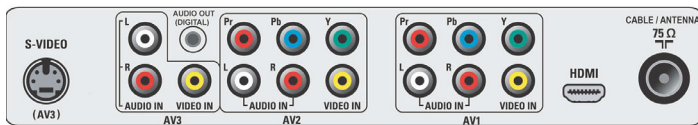

Multimedia Applications

- Multimedia connections: USB memory class device

- Playback Formats: JPEG Still pictures, MP3, Slideshow files (.alb)
- Digital Content Management: Digital Media Reader

Tuner/Reception/Transmission

- Aerial Input: 75 ohm F-type
- TV system: ATSC, NTSC
- Video Playback: NTSC
- Cable: Unscrambled Digital Cable QAM
- Tuner bands: Hyperband, S-Channel, UHF, VHF

Connectivity

- Other connections: HDMI
- Audio Output - Digital: Coaxial (cinch)
- AV 1: Audio L/R in, CVBS in, YPbPr
- AV 2: Audio L/R in, CVBS, YPbPr
- AV 3: Audio L/R in, CVBS in, S-Video Y/C
- Front / Side connections: Audio L/R in, CVBS in, Headphone Out, S-video in, USB

Power

- Mains power: AC 110 - 120 V, 60 Hz
- Power consumption: 140 W
- Standby power consumption: ≤ 1 W
- Ambient temperature: 5 °C to 40 °C

Dimensions

- Product weight (lb): 42.2 (with stand), 39.8 (without stand) lb
- Box height (inch): 27.5 inch
- Box width (inch): 39.8 inch
- Box depth (inch): 9.4 inch
- Set Width (inch): 36.8 inch
- Set Height (inch): 20.3 inch
- Set Depth (inch): 4.7 inch
- Set width (with stand) (inch): 36.8 inch
- Set depth (with stand) (inch): 8.7 inch
- Set height (with stand) (inch): 21.8 inch
- Weight incl. Packaging (lb): 49.5

Accessories

- Included accessories: Table top stand, User Manual, Remote Control, Registration card, Quick start guide, Power cord

Issue date 2023-11-03

Version: 10.0.13

UPC: 6 09585 11131 8

© 2023 Koninklijke Philips N.V.
All Rights reserved.

Specifications are subject to change without notice.
Trademarks are the property of Koninklijke Philips N.V.
or their respective owners.

www.philips.com