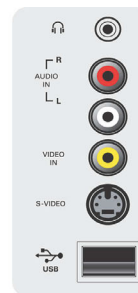

Power

- Mains power: AC 110 - 120 V, 60 Hz
- Power consumption: 140 W
- Standby power consumption: ≤ 1 W
- Ambient temperature: 5 °C to 40 °C

Dimensions

- Product weight (lb): 42.2 (with stand), 39.8 (without stand) lb
- Box height (inch): 27.5 inch
- Box width (inch): 39.8 inch
- Box depth (inch): 9.4 inch
- Set Width (inch): 36.8 inch
- Set Height (inch): 20.3 inch
- Set Depth (inch): 4.7 inch
- Set width (with stand) (inch): 36.8 inch
- Set depth (with stand) (inch): 8.7 inch
- Set height (with stand) (inch): 21.8 inch
- Weight incl. Packaging (lb): 49.5

Accessories

- Included accessories: Table top stand, User Manual, Remote Control, Registration card, Quick start guide, Power cord

Issue date 2023-11-03

Version: 10.0.13

UPC: 6 09585 11131 8

© 2023 Koninklijke Philips N.V.
All Rights reserved.