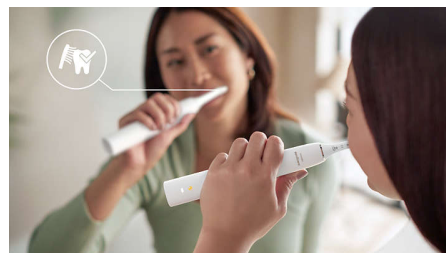

Built-in pressure sensor

You might not notice if you're brushing too hard, but your DiamondClean 9000 will. If you need to ease up, the toothbrush will make a pulsing sound. It's a heads up to let your brush head do the work.