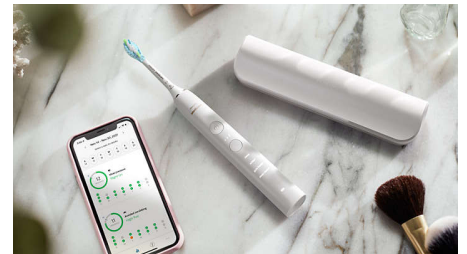

Sonicare app

The DiamondClean 9000 gives you the guidance you need to improve and maintain healthy brushing habits in between dentist checkups. Built-in smart sensors let you know when you're using too much pressure, and by connecting your brushing experience to the Sonicare app, a personalized Progress Report helps you stay on track, to see how much you've improved over time.