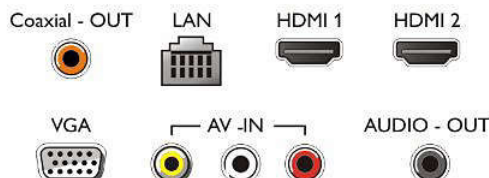

Smart TV Applications

- Control: USB Keyboard & Mouse support

Multimedia Applications

- Video Playback Formats: MPEG-2, MPEG-4, Containers: AVI, MKV, H.264 (up to FHD), HEVC H.265 (up to UHD @30P)
- Music Playback Formats: AAC, MP3, WAV
- Picture Playback Formats: BMP, JPEG, PNG

LED TV

With LED backlight you can enjoy low power consumption and beautiful lines combined with high brightness, incredible contrast and vibrant colors.

Connections

Side

Bottom

Issue date 2023-10-21

Version: 3.1.1