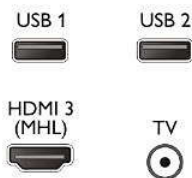

Dimensions

- Set Width: 969 mm
- Set Height: 567 mm
- Set Depth: 83 mm
- Product weight: 7.3 kg
- Set width (with stand): 969 mm
- Set height (with stand): 625 mm
- Set depth (with stand): 240 mm

Highlights

4K Ultra HD (+stand): 7.5 kg
Our 43" TV is 1085mm tall, 969mm wide and 83mm deep. It's a 4K Ultra Resolution Upscaling TV. It intelligently analyzes the best possible picture quality. The higher 400% of your original content, the better images and resolution you will be able to experience. Enjoy improved sharpness, increased depth perception, superior contrast, smooth natural motion, and flawless details.

Modern edge feet look

When setting out to create a new TV, our teams consider every aspect: from technology to design. Our new edge feet were engineered to create space beneath your TV where a traditional stand would normally sit, offering you a more immersive viewing experience. The effect? A TV that stands confidently with a nod to the future.

Pixel Plus Ultra HD

Experience 4K Ultra HD sharpness with the Philips Pixel Plus Ultra HD engine. It optimizes picture quality to deliver smooth, fluid images with incredible detail and depth – Enjoy sharper 4K images with brighter whites and blacker blacks every time.

LED TV

With LED backlight you can enjoy low power consumption and beautiful lines combined with high brightness, incredible contrast and vibrant colors.

Connections

Side