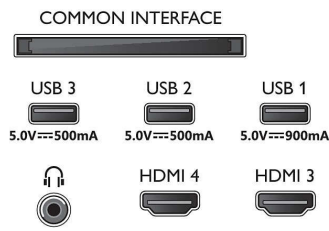

Specifications

Ambilight

- Ambilight Features: Wall colour adaptive, Lounge mode, Game Mode, Ambilight Music, AmbiWakeup, AmbiSleep, Works with Philips Wireless Home Speakers, Ambilight Boot-Up Animation
- Ambilight Version: next generation 3 sided

Picture/Display

- Diagonal screen size (inch): 65 inch
- Diagonal screen size (metric): 164 cm
- Display: 4K Ultra HD OLED

- Panel resolution: 3840 x 2160
- Native refresh rate: 120 Hz
- Picture engine: P5 AI Perfect Picture Engine
- Picture enhancement: Perfect Natural Motion, Micro Dimming Perfect, Wide Colour Gamut 99% DCI/P3, Dolby Vision, A.I. PQ mode, CalMAN Ready, IMAX enhanced mode, HDR10+ Adaptive, Film-maker mode

Display input resolution

- Resolution-Refresh rate: 576 p - 50 Hz, 640 x 480 - 60 Hz, 720 p - 50 Hz, 60 Hz, 1920 x 1080 p -

- 24 Hz, 25 Hz, 30 Hz, 50 Hz, 60 Hz, 100 Hz, 120 Hz., 2560 x 1440 - 60 Hz, 120 Hz, 3840 x 2160 p - 24 Hz, 25 Hz, 30 Hz, 50 Hz, 60 Hz, 100 Hz, 120 Hz.

Tuner/Reception/Transmission

- Digital TV: DVB-T/T2/T2-HD/C/S/S2
- Video Playback: PAL, SECAM
- TV Programme guide*: 8-day Electronic Programme Guide
- Signal strength indication

Connections

Side