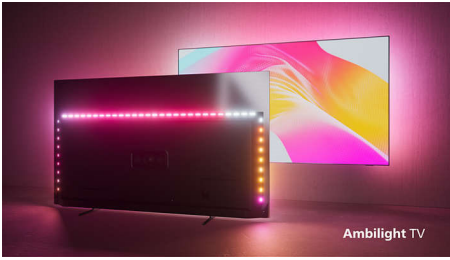

4K Ambilight TV
164 cm (65") Ambilight TV Sound by Bowers & Wilkins, P5 AI picture engine, Google TV™

Highlights

Next-gen Ambilight

With next-gen Ambilight, LEDs behind the screen immerse you in a halo of colourful light that's more detailed, better defined, and more in sync with the action than ever! Plus, you can liven up a blank screen with the Aurora curated collection of images and videos, which look great with Ambilight.