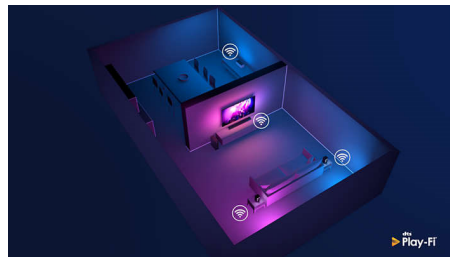

DTS Play-Fi compatible

With DTS Play-Fi on your Philips TV you can connect to compatible speakers in any room. Got wireless speakers in the kitchen? Listen to the film while you make a snack, or keep up with the sports commentary while you get everyone drinks.