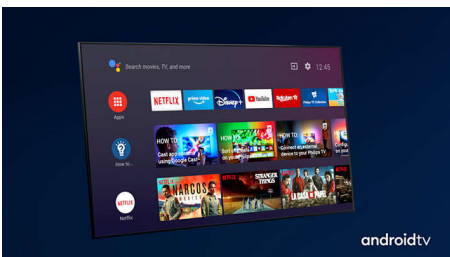

Android TV

Your Philips Android TV gives you the content you want—when you want it. You can customise the home screen to display your favourite apps, making it simple to start streaming the movies and shows you love. Or pick up where you left off.