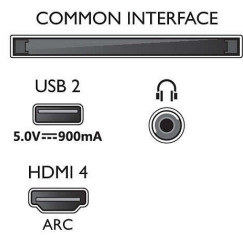

4K UHD LED Android TV

3 sided Ambilight TV Major HDR formats supported, P5 Perfect Picture Engine, 189 cm (75") Android TV

75PUS8556/12

Specifications

Ambilight

- Ambilight Features: Built-in Ambilight+hue, Ambilight Music, Game Mode, Wall colour adaptive, Lounge mode, AmbiWakeup, AmbiSleep, Philips Wireless Home Speakers
- Ambilight Version: 3 sided

Picture/Display

- Aspect ratio: 16:9
- Diagonal screen size (inch): 75 inch
- Diagonal screen size (metric): 189 cm

- Display: 4K Ultra HD LED
- Panel resolution: 3840 x 2160
- Picture engine: P5 Perfect Picture Engine
- Picture enhancement: Ultra Resolution, Dolby Vision, HDR10+, Micro Dimming Pro, ISF Colour Management
- Diagonal screen size (inch): 75 inch

Supported Display Resolution

- Computer inputs on all HDMI: HDR supported, HDR10/HLG, up to 4K UHD

3840 x 2160 @60 Hz, HDR supported, HDR10+/HLG

- Video inputs on all HDMI: up to 4K UHD 3840 x 2160 @60 Hz, HDR supported, HDR10/HLG (Hybrid Log Gamma), HDR10+/Dolby Vision

Tuner/Reception/Transmission

- Digital TV: DVB-T/T2/T2-HD/C/S/S2
- Video Playback: PAL, SECAM
- MPEG Support: MPEG2, MPEG4
- TV Programme guide*: 8-day Electronic

Connections

Side