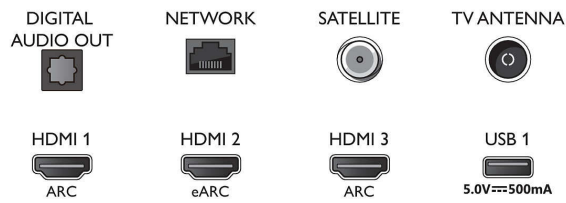

4K UHD LED Android TV

3 sided Ambilight TV Major HDR formats supported, P5 Perfect Picture Engine, 189 cm (75") Android TV

75PUS8556/12

Specifications

Ambilight

- Ambilight Features: Built-in Ambilight+hue, Ambilight Music, Game Mode, Wall colour adaptive, Lounge mode, AmbiWakeup, AmbiSleep, Philips Wireless Home Speakers
- Ambilight Version: 3 sided

Picture/Display

- Aspect ratio: 16:9
- Diagonal screen size (inch): 75 inch
- Diagonal screen size (metric): 189 cm

- Display: 4K Ultra HD LED
- Panel resolution: 3840 x 2160
- Picture engine: P5 Perfect Picture Engine
- Picture enhancement: Ultra Resolution, Dolby Vision, HDR10+, Micro Dimming Pro, ISF Colour Management
- Diagonal screen size (inch): 75 inch

Supported Display Resolution

- Computer inputs on all HDMI: HDR supported, HDR10/HLG, up to 4K UHD

3840 x 2160 @60 Hz, HDR supported, HDR10+/HLG

- Video inputs on all HDMI: up to 4K UHD 3840 x 2160 @60 Hz, HDR supported, HDR10/HLG (Hybrid Log Gamma), HDR10+/Dolby Vision

Tuner/Reception/Transmission

- Digital TV: DVB-T/T2/T2-HD/C/S/S2
- Video Playback: PAL, SECAM
- MPEG Support: MPEG2, MPEG4
- TV Programme guide*: 8-day Electronic

Connections

Side

Bottom