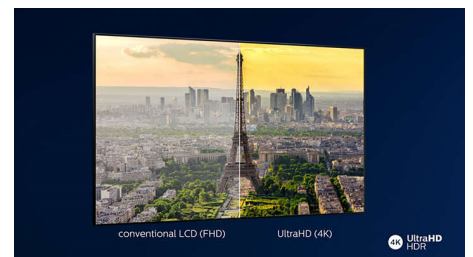

Major HDR formats supported

Your Philips TV is primed to get the most out of the HDR10+ video format. Contrast, colour and brightness levels are adjusted from frame to frame. Whether it's a must-watch series or the new blockbuster, shadows will be deeper. Bright surfaces will shine. Colours will be truer. Dolby Vision and Dolby Atmos. Cinematic vision and sound.