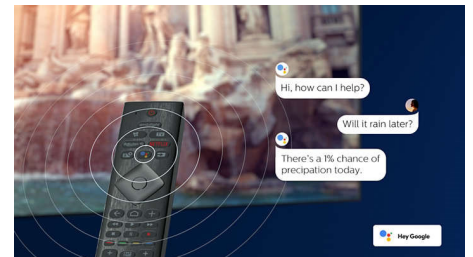

DTS Play-Fi compatible

With DTS Play-Fi on your Philips TV you can connect to compatible speakers in any room. Got wireless speakers in the kitchen? Listen to the film while you make a snack, or keep up with the sports commentary while you get everyone drinks.

HDMI 2.1 VRR and low latency

Your Philips TV boasts the latest HDMI 2.1 connectivity, and the TV automatically switches to a low latency setting when you start playing a game on your console. VRR is supported for smooth fast-action gameplay. Ambilight's gaming mode brings the thrill right into the room.

AI voice control

Push a button on the remote to talk to the Google Assistant. Control the TV or Google Assistant-compatible smart home devices with your voice. Or ask Alexa to control the TV via Alexa-enabled devices.