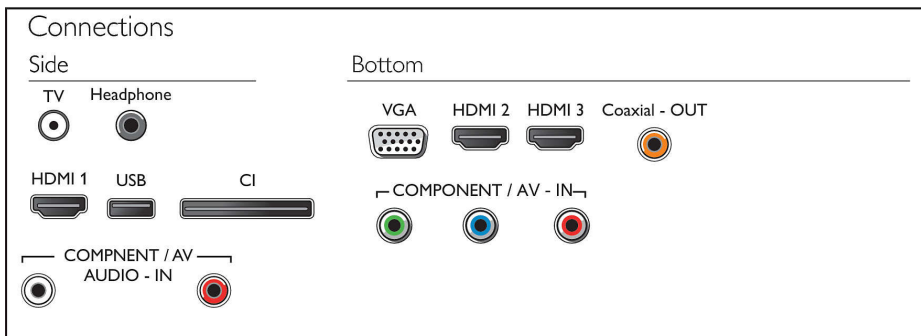

55PFT5200/56

Specifications

Picture/Display

- Aspect ratio: 4:3/16:9
- Diagonal screen size (inch): 55 inch
- Diagonal screen size (metric): 139 cm
- Display: LED Full HD
- Panel resolution: 1920x1080p
- Picture enhancement: Digital Crystal Clear, 100 Hz Perfect Motion Rate
- Viewing angle: 176° (H) / 176° (V)

Supported Display Resolution

- Computer inputs: up to 1920x1080 @ 60Hz
- Video inputs: 24, 25, 30, 50, 60 Hz, up to 1920x1080p

Tuner/Reception/Transmission

- Digital TV: DVB-T/T2
- TV Program guide*: 8 day Electronic Program

* EPG and actual visibility (up to 8 days) is country and operator dependent.
* The TV supports DVB reception for 'Free to air' broadcast. Specific DVB operators may not be supported. An up to date list can be found in the FAQ section of the Philips support website. For some operators Conditional Access and subscription are required. Contact your operator for more information.
* USB recording for digital channels only, recordings may be limited by broadcast copy protection (C1+). Country and channel restrictions may apply.

Issue date 2023-10-21

Version: 2.1.1

EAN: 87 18863 00848 5

© 2023 Koninklijke Philips N.V.
All Rights reserved.

Specifications are subject to change without notice.
Trademarks are the property of Koninklijke Philips N.V. or their respective owners.

www.philips.com