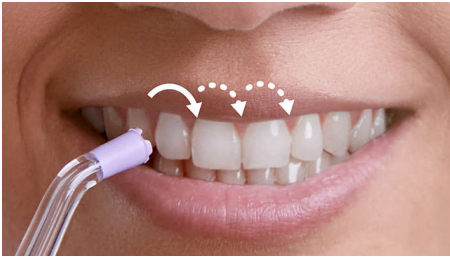

## Flossing reinvented with QuadStream technology

Removes up to 99.9% of plaque\* in treated areas

Effortlessly thorough cleaning between teeth to improve your gum health. Unique Quad Stream tip cleans more area with less effort for more effective flossing every time, so it's easy to get flossing right.

### Faster, more effective flossing

- 2 flossing modes, 3 intensities
- Complete clean in 60 seconds
- Pulse Wave technology guides from tooth to tooth
- Quad Stream technology for faster, more effective flossing

## Quad Stream technology

Unique X-shaped Quad Stream tip separates flow into 4 water jets, which cover more area between teeth and along the gum line. Get a faster, deeper clean without the hassle of string floss.

## Pulse Wave technology

Gentle pulses of water keep you going and guide you from tooth to tooth in Deep Clean mode — so you get it right every time.