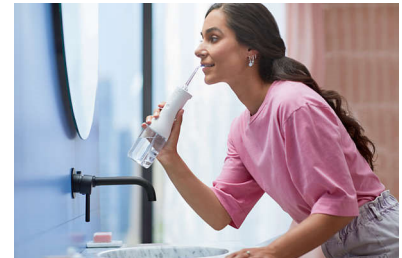

Effortless technique

Just point, press and clean for more effective flossing. Aim the tip between your teeth and along the gumline — and let it do all the work for you!