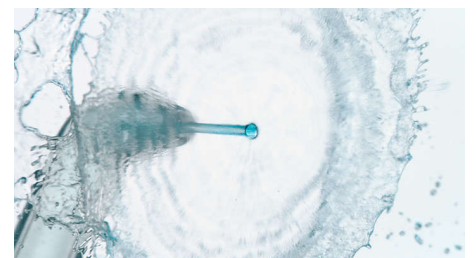

Standard tip for spot cleaning

A standard single-stream tip boosts pressure for for spot cleaning and removing food debris when you need it.