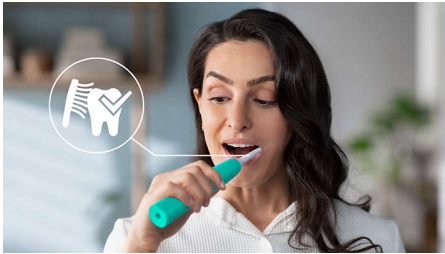

Protects your gums

- Pressure Sensor helps protect your teeth and gums

Provides superior clean

- Our unique technology brings you a powerful yet gentle clean
- Up to 7x better plaque removal vs a manual toothbrush*

Highlights

Removes plaque 7x better*

Sonicare electric toothbrush with advanced sonicare technology is clinically proven to remove up to 7x better* plaque from your teeth and along the gum line while protecting your gums.

Protects your gums

Built-in pressure sensor automatically detects pressure you apply, warns you, and reduces the toothbrush vibrations automatically to help protect your gums. The toothbrush will make a pulsing sound as a reminder to ease off the pressure. 7 out of 10 people found this feature helped them become better brushers.