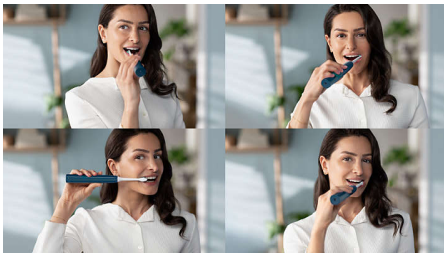

SmartTimer and QuadPacer

2 minute SmartTimer and 30-second QuadPacer guide you to brush for the recommended time in all areas of your mouth to ensure a complete clean.