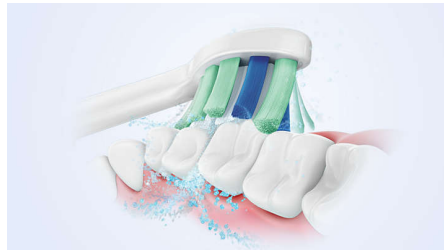

Protects your gums

Built-in pressure sensor automatically detects pressure you apply, warns you, and reduces the toothbrush vibrations automatically to help protect your gums. The toothbrush will make a pulsing sound as a reminder to ease off the pressure. 7 out of 10 people found this feature helped them become better brushers.

SmartTimer and QuadPacer

2 minute SmartTimer and 30-second QuadPacer guide you to brush for the recommended time in all areas of your mouth to ensure a complete clean.

2 intensity settings

Switch between 2 intensity settings to make the brushing session comfortable for you.

Advanced Sonicare Technology

Powerful bristle vibrations drive microbubbles deep between your teeth and along your gum line for a refreshing experience. You will get two month's worth of manual brushing in just 2 minutes.** 31000 brush strokes per minute gently clean your teeth, break up plaque, and sweep it away for an exceptional daily clean.