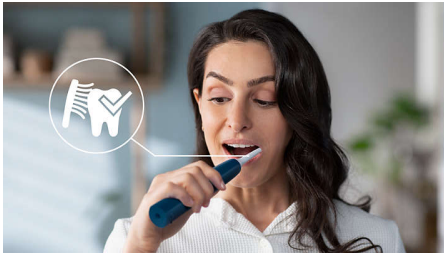

Protects your gums

- Pressure Sensor helps protect your teeth and gums

Provides superior clean

- Our unique technology brings you a powerful yet gentle clean
- Up to 7x better plaque removal vs a manual toothbrush*

Highlights

Removes plaque 7x better*

Sonicare electric toothbrush with advanced sonicare technology is clinically proven to remove up to 7x better* plaque from your teeth and along the gum line while protecting your gums.

Protects your gums

Built-in pressure sensor automatically detects pressure you apply, warns you, and reduces the toothbrush vibrations automatically to help protect your gums. The toothbrush will make a pulsing sound as a reminder to ease off the pressure. 7 out of 10 people found this feature helped them become better brushers.