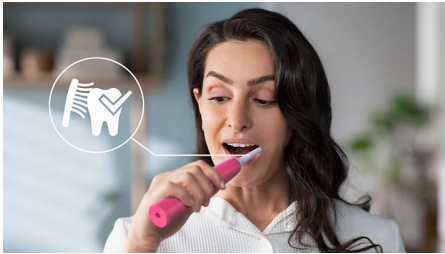

Protects your gums

- Pressure Sensor helps protect your teeth and gums

Provides superior clean

- Our unique technology brings you a powerful yet gentle clean
- Up to 7x better plaque removal vs a manual toothbrush*

Highlights

Removes plaque 7x better*

Sonicare electric toothbrush with advanced sonicare technology is clinically proven to remove up to 7x better* plaque from your teeth and along the gum line while protecting your gums.

Protects your gums

Built-in pressure sensor automatically detects pressure you apply, warns you, and reduces the toothbrush vibrations automatically to help protect your gums. The toothbrush will make a pulsing sound as a reminder to ease off the pressure. 7 out of 10 people found this feature helped them become better brushers.