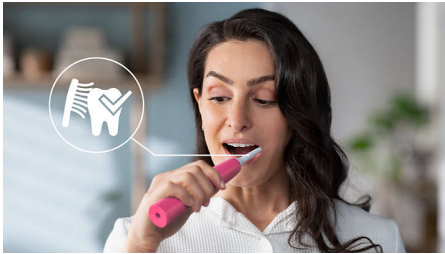

### **Protects your gums**

- Pressure Sensor helps protect your teeth and gums

### **Provides superior clean**

- Our unique technology brings you a powerful yet gentle clean
- Up to 7x better plaque removal vs a manual toothbrush\*

## Removes plaque 7x better\*

Sonicare electric toothbrush with advanced sonicare technology is clinically proven to remove up to 7x better\* plaque from your teeth and along the gum line while protecting your gums.

## Protects your gums

Built-in pressure sensor automatically detects pressure you apply, warns you, and reduces the toothbrush vibrations automatically to help protect your gums. The toothbrush will make a pulsing sound as a reminder to ease off the pressure. 7 out of 10 people found this feature helped them become better brushers.