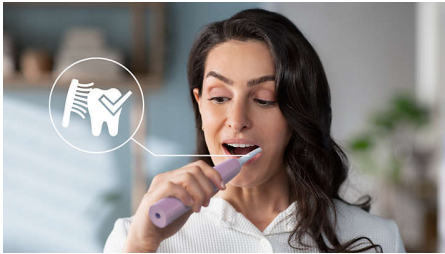

Protects your gums

- Pressure Sensor helps protect your teeth and gums

Provides superior clean

- Our unique technology brings you a powerful yet gentle clean
- Up to 7x better plaque removal vs a manual toothbrush*

Highlights

Removes plaque 7x better*

Sonicare electric toothbrush with advanced sonicare technology is clinically proven to remove up to 7x better* plaque from your teeth and along the gum line while protecting your gums.

Protects your gums

Built-in pressure sensor automatically detects pressure you apply, warns you, and reduces the toothbrush vibrations automatically to help protect your gums. The toothbrush will make a pulsing sound as a reminder to ease off the pressure. 7 out of 10 people found this feature helped them become better brushers.