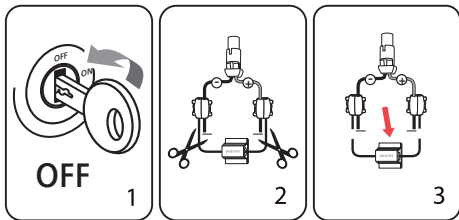

CEA 12956 12V 5W

Philips CEA 12V 5W

CANbus control unit for LED lighting
LED warning canceler

PHILIPS

Install instruction

In case of re-installation of filament lamps, you may remove the Canbus as follows

Lumileds Holding B.V. is the warrantor of this product.
2023 © Lumileds Holding B.V. All rights reserved.
Philips and the Philips Shield Emblem are registered trademarks
of Koninklijke Philips N.V. and are used under license.