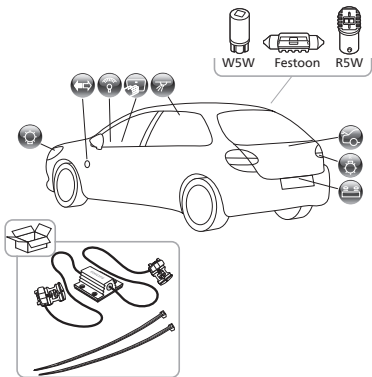

CEA 12956 12V 5W

Philips CEA 12V 5W

CANbus control unit for LED lighting
LED warning canceler

PHILIPS

Install instruction

In case of re-installation of filament lamps, you may remove the Canbus as follows

Lumileds Holding B.V. is the warrantor of this product.
2023 © Lumileds Holding B.V. All rights reserved.
Philips and the Philips Shield Emblem are registered trademarks
of Koninklijke Philips N.V. and are used under license.