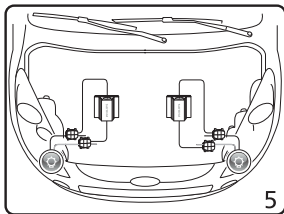

CEA 12956 12V 5W

Philips CEA 12V 5W

CANbus control unit for LED lighting
LED warning canceler

PHILIPS

Install instruction

In case of re-installation of filament lamps, you may remove the Canbus as follows

Lumileds Holding B.V. is the warrantor of this product.
2023 © Lumileds Holding B.V. All rights reserved.
Philips and the Philips Shield Emblem are registered trademarks
of Koninklijke Philips N.V. and are used under license.