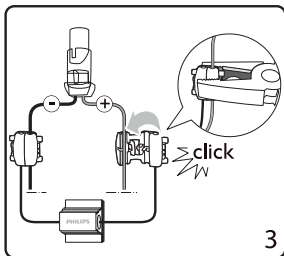

CEA 12956 12V 5W

Philips CEA 12V 5W

CANbus control unit for LED lighting
LED warning canceler

PHILIPS

Install instruction

In case of re-installation of filament lamps, you may remove the Canbus as follows

Lumileds Holding B.V. is the warrantor of this product.
2023 © Lumileds Holding B.V. All rights reserved.
Philips and the Philips Shield Emblem are registered trademarks
of Koninklijke Philips N.V. and are used under license.