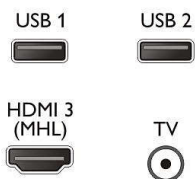

Connections

Side