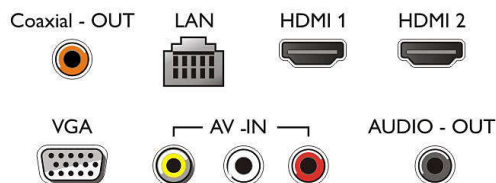

Connections

Side

Bottom

Issue date 2023-10-18

Version: 8.0.1

EAN: 87 18863 01413 4

© 2023 Koninklijke Philips N.V.
All Rights reserved.

Specifications are subject to change without notice. Trademarks are the property of Koninklijke Philips N.V. or their respective owners.

www.philips.com