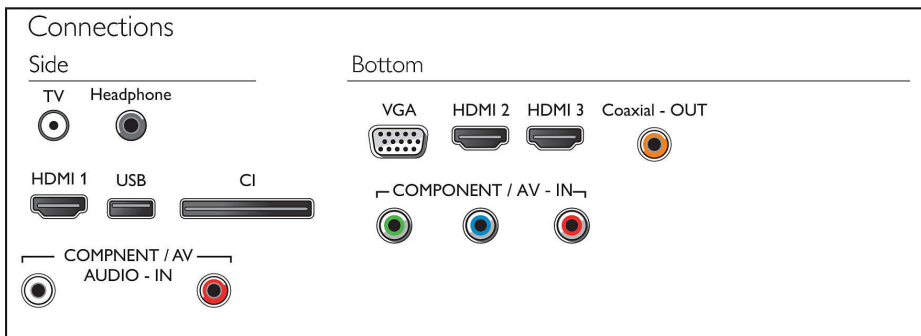

HDMI x3
with
easyLINK

49PFT5200/56

Specifications

Picture/Display

- Aspect ratio: 4:3/16:9
- Diagonal screen size (inch): 49 inch
- Diagonal screen size (metric): 123 cm
- Display: LED Full HD
- Panel resolution: 1920x1080p
- Picture enhancement: Digital Crystal Clear, 100 Hz Perfect Motion Rate
- Viewing angle: 176° (H) / 176° (V)