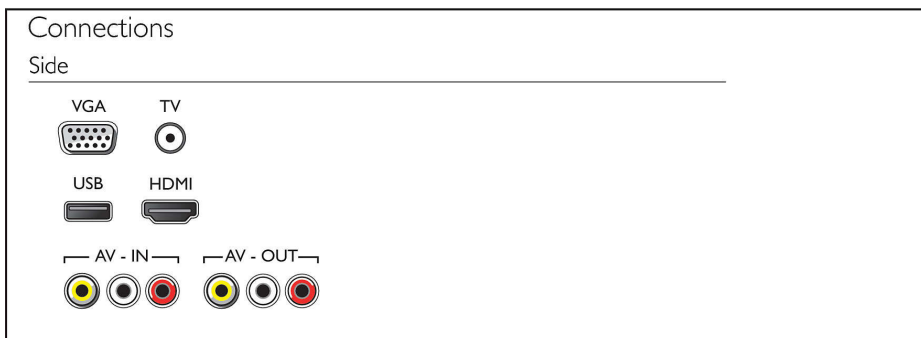

Issue date 2023-10-18

Version: 4.0.1

EAN: 87 18863 00452 4

© 2023 Koninklijke Philips N.V.
All Rights reserved.

Specifications are subject to change without notice.
Trademarks are the property of Koninklijke Philips N.V.
or their respective owners.

www.philips.com