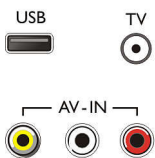

Connections

Side