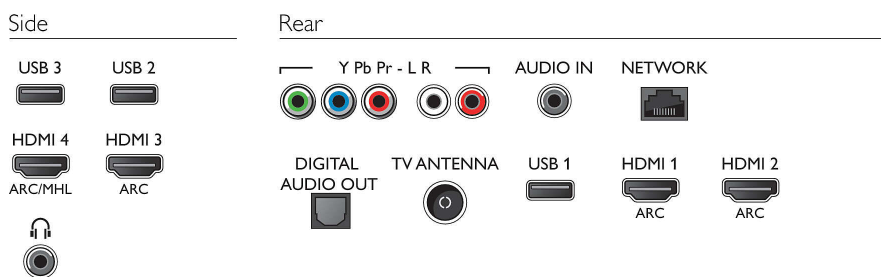

- Processing Power: Quad Core

Sound

- Output power (RMS): 20W (2 x 10W)
- Sound Enhancement: Clear Sound, DTS Premium Sound, Smart Sound, Incredible Surround

Connectivity

- Number of HDMI connections: 4
- HDMI features: 4K, Audio Return Channel
- Number of component in (YPbPr): 1
- EasyLink (HDMI-CEC): One touch play, Remote control pass-through, System audio control, System standby
- Number of USBs: 3
- Wireless connection: Dual Band, Wi-Fi 802.11n 2x2 integrated
- Other connections: Antenna IEC75, Headphone out, Audio L/R in, Digital audio out (optical), Ethernet-LAN RJ-45, Audio in (DVI)
- HDCP 2.2: Yes on HDMI1, Yes on HDMI2

Power

- Mains power: AC 110 - 240 V 50/60Hz
- Ambient temperature: 5 °C to 35 °C
- Standby power consumption: $\leq 0.5\text{ W}$
- Power Saving Features: Auto switch-off timer,

- Light sensor, Picture mute (for radio)

Accessories

- Included accessories: Remote Control, 2 x AAA Batteries, Table top stand, Quick start guide, Legal and safety brochure, Power cord

Dimensions

- Set Width: 1099 mm
- Set Height: 646 mm
- Set Depth: 89 mm
- Product weight: 10.78 kg
- Set width (with stand): 1099 mm
- Set height (with stand): 697 mm
- Set depth (with stand): 259 mm
- Product weight (+stand): 11.1 kg
- Box width: 1207 mm
- Box height: 758 mm
- Box depth: 165 mm
- Compatible wall mount: 400 x 200mm
- Weight incl. Packaging: 14.7 kg
- Wall mount compatible: 400 x 200 mm

Connections

Issue date 2023-10-18

Version: 9.0.2

EAN: 87 18863 00970 3

© 2023 Koninklijke Philips N.V.
All Rights reserved.

Specifications are subject to change without notice.
Trademarks are the property of Koninklijke Philips N.V.
or their respective owners.

www.philips.com

* EPG and actual visibility (up to 8 days) is country and operator dependent.

* The TV supports DVB reception for 'Free to air' broadcast. Specific DVB operators may not be supported. An up to date list can be found in the FAQ section of the Philips support website. For some operators Conditional Access and subscription are required. Contact your operator for more information.

* Please be informed that your Netflix HDR function in your TV currently can be supported via HDMI and USB only. The Netflix HDR broadcast via your Internet/DLNA will be fully available via IP software push.