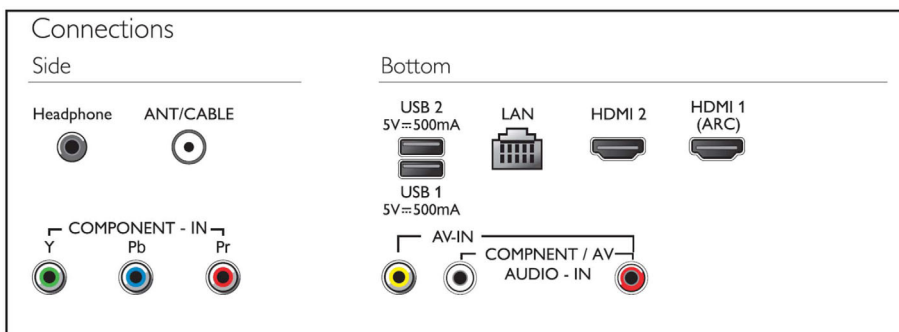

Pixel Plus HD

Philips Pixel Plus HD engine optimizes picture quality to deliver crisp images with beautiful contrast. So whether you're streaming online or watching from a disc, you'll enjoy sharper images with brighter whites and blacker blacks.

Philips TV/STA gallery

Philips app gallery is a wide-ranging collection of online apps that you can access as soon as your Smart TV is connected to the Internet. It's that easy! Just switch on your TV, connect to the Internet and experience a whole new world of entertainment online.

Visible sound articulation

Experience entertainment in all its glory. With front facing visible sound articulation, enjoy a complete audio set up straight from your TV. Incredible highs, lifelike mids and explosive bass, all masterfully produced by a series of speakers that have been subtly placed for a thin TV design.

Two HDMI inputs with Easylink

Avoid cable clutter with a single HDMI cable to carry both picture and audio signals from your devices to your TV. HDMI uses uncompressed signals, ensuring the highest quality from source to screen. Together with Philips Easylink, you'll need only one remote control to perform most operations on your TV, DVD, Blu-ray, set top box or home theatre system.

Issue date 2023-10-16

Version: 6.4.1

EAN: 87 18863 01965 8

© 2023 Koninklijke Philips N.V.
All Rights reserved.

Specifications are subject to change without notice.
Trademarks are the property of Koninklijke Philips N.V.
or their respective owners.

www.philips.com

* EPG and actual visibility (up to 8 days) is country and operator dependent.

* The TV supports DVB reception for 'Free to air' broadcast. Specific DVB operators may not be supported. An up to date list can be found in the FAQ section of the Philips support website. For some operators Conditional Access and subscription are required. Contact your operator for more information.

* (Philips) only compatible with specific Philips player device.