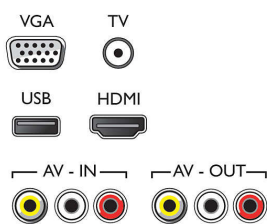

Sound

- Output power (RMS): 16W
- Sound Enhancement: Virtual Surround, Clear Sound, Auto Volume Leveler

Connectivity

- Number of AV connections: 1
- Number of HDMI connections: 1
- Number of component in (YPbPr): 1
- EasyLink (HDMI-CEC): System standby, One touch play
- Number of USBs: 1
- Other connections: Antenna IEC75, Digital audio out (coaxial), Audio L/R in, PC-in VGA + Audio L/R in, Headphone out, Service connector

Accessories

- Included accessories: Remote Control, 2 x AAA Batteries, Table top stand, Power cord, Quick start guide

Dimensions

- Set Width: 730 mm
- Set Height: 435 mm
- Set Depth: 75 mm
- Product weight: 5.6 kg
- Set width (with stand): 730 mm
- Set height (with stand): 480 mm
- Set depth (with stand): 210 mm
- Product weight (+stand): 6 kg
- Box width: 885 mm
- Box height: 514 mm
- Box depth: 132 mm
- Compatible wall mount: 100 x 100mm
- Weight incl. Packaging: 7.5 kg
- Wall mount compatible: 100 x 100 mm

Connections

Side

Issue date 2023-10-16

Version: 4.0.1

EAN: 87 18863 00457 9

© 2023 Koninklijke Philips N.V.
All Rights reserved.

Specifications are subject to change without notice.
Trademarks are the property of Koninklijke Philips N.V.
or their respective owners.