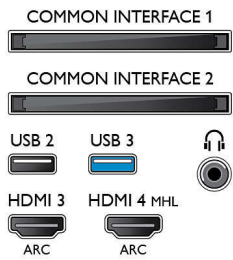

Specifications

Ambilight

- Ambilight Features: Wall colour adaptive, Lounge mode, Game Mode, Ambilight+hue
- Ambilight Version: 4 sided

Picture/Display

- Aspect ratio: 16:9
- Diagonal screen size (inch): 55 inch
- Diagonal screen size (metric): 139 cm
- Display: 4K Ultra HD LED
- Panel resolution: 3840 x 2160

- Brightness: 700 cd/m²
- Picture engine: Perfect Pixel Ultra HD
- Picture enhancement: 1800Hz Perfect Motion Rate, Perfect Natural Motion, Micro Dimming Pro, Ultra Resolution, Bright Pro

Supported Display Resolution

- Computer inputs on all HDMI: @60 Hz, up to 4K Ultra HD 3840 x 2160
- Video inputs on all HDMI: @ 24, 25, 30, 50, 60 Hz, up to 4K Ultra HD 3840 x 2160p

Tuner/Reception/Transmission

- Digital TV: 2 x DVB-T/T2/C/S/S2
- Video Playback: NTSC, PAL, SECAM
- MPEG Support: MPEG2, MPEG4
- TV Programme guide*: 8-day Electronic Programme Guide
- Signal strength indication
- Teletext: 1000 page Hypertext

Android TV

- OS: Android™ 5.1 (Lollipop)

Connections

Side