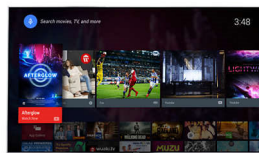

Hex Core + Android

The power of Android combined with our Hex Core processing makes streaming Ultra HD films on YouTube effortless and fun. And with Android on your TV, you'll navigate, launch apps and play videos in a way that is super fast, super intuitive and super fun.