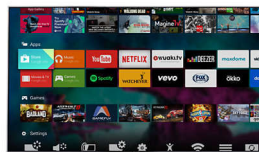

TV Content

The Google Play store and Philips app gallery go beyond traditional TV programming to bring you a big online collection of films, TV, music, apps and games. 16 GB of expandable memory means there's plenty of room to store all your favourite content and to install more apps.