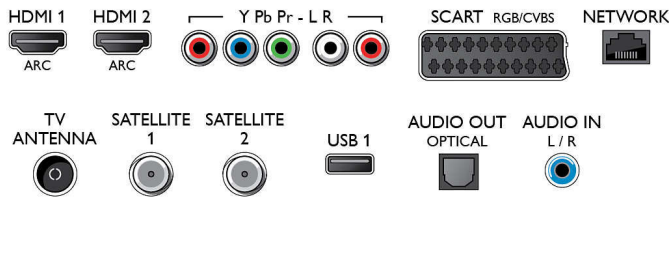

- Computer inputs on all HDMI: @60 Hz, up to 4K Ultra HD 3840 x 2160
- Video inputs on all HDMI: @ 24, 25, 30, 50, 60 Hz, up to 4K Ultra HD 3840 x 2160p

Tuner/Reception/Transmission

- Digital TV: 2 x DVB-T/T2/C/S/S2
- Video Playback: NTSC, PAL, SECAM
- MPEG Support: MPEG2, MPEG4
- TV Programme guide*: 8-day Electronic Programme Guide
- Signal strength indication
- Teletext: 1000 page Hypertext

Android TV

- OS: Android™ 5.1 (Lollipop)

Connections

Side

Rear

Specifications

- Pre-installed apps: Google Play Movies*, Google Play Music*, Google Search, YouTube, Netflix*
- Memory size (Flash): 16 GB*, extendable via USB storage

Processing

- Processing Power: Hex Core

Sound

- Output power (RMS): 50 W, Extendable to 70 W
- Sound Enhancement: Clear Sound, DTS Studio Sound, Smart Sound

Connectivity

- Number of HDMI connections: 4
- HDMI features: 4K, Audio Return Channel
- Number of components in (YPbPr): 1