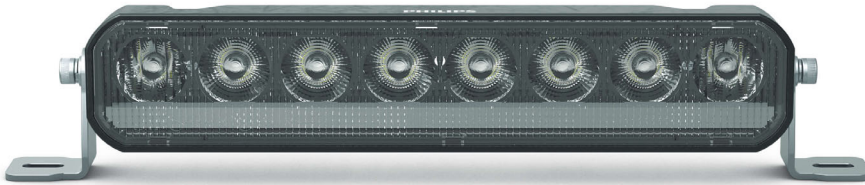

Philips Ultinon Drive 2000
10 inch LED light bar

Road-legal ECE R149-20
3200 lm. +294m beam length
LED position-light function
All terrain, all weather

LUMUD2002LX1

Boosted visibility brings safer driving

Extra brightness for everyday use

See far and wide with crisp, white light projected up to 294 meters. The Ultinon Drive 2002L LED light bar is 100% road-legal with a tough, one-piece design integrating advanced cooling tech. It shrugs off water, dust, rust and impacts.

Be noticed with additional position lights

- Extra position lights that get you noticed

Robust design for challenging conditions

- Corrosion-free, stainless-steel mounting brackets

PHILIPS

10 inch LED light bar

Road-legal ECE R149-20 3200 lm. +294m beam length, LED position-light function, All terrain, all weather

Specifications

Product description

- Boost mode activation: No
- Break resistance
- ECE R10
- ECE R149
- ECE reference number: 20
- Impact protection rating (IK): IK07
- Ingress protection rating (IP): IP67
- Installation angle: 360°
- Material: Aluminum die-cast
- Number of LEDs: 8x 5W
- Offroad boost: No
- One-piece body design
- Operating temperature: -40° C to 65° C
- Range: Ultinon Drive 2000
- Scratch resistant lens
- Technology: LED
- Width: 266 mm / 10 inch
- Boost function installation: No
- corrosion-free brackets: Side mounting brackets
- ECE R148
- Parking position light
- Plug type: 3-pin DT Connector with 0.5m cable
- Heat sink: Aluminum powder coated die-cast
- Corrosion protection: Yes, aluminum powder coated