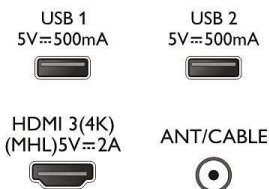

Dimensions

- Set Width: 1126 mm
- Set Height: 666 mm
- Set Depth: 83 mm
- Product weight: 10 kg
- Set width (with stand): 1126 mm
- Set height (with stand): 716 mm
- Set depth (with stand): 240 mm
- Product weight (+stand): 10.5 kg

Ultra Slim profile

Sleek. Cutting edge. Refined. Precise. The Philips Ultra Slim silhouette. That something so slim can inspire so much interest shouldn't be surprising, given how much sophistication it will bring to your décor.

Connections

Side

Bottom

Issue date 2023-10-15

Version: 5.1.1

EAN: 87 18863 01453 0

© 2023 Koninklijke Philips N.V.
All Rights reserved.

Specifications are subject to change without notice. Trademarks are the property of Koninklijke Philips N.V. or their respective owners.