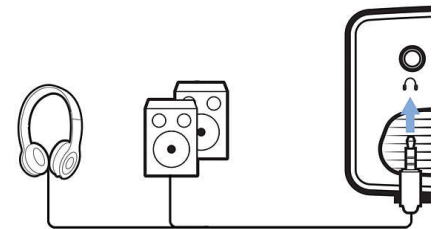

Built-in Media Player

Pop your essentials in your hand with the integrated Media Player: Browse, watch all your videos, listen to your music or share your latest holidays pictures.

Fully Connected

Connect any multimedia devices such as set top boxes, PC, MAC, gaming consoles, and streaming devices like Fire Stick or Apple TV with the USB, HDMI or MicroSD ports.

NPX440/INT

Make It smart!

Access to unlimited content by connecting to any smart gaming console or TV boxes like Fire Stick or Apple TV.

Audio jack

Connect any headphones or external powered speakers with the built-in 3.5 jack.