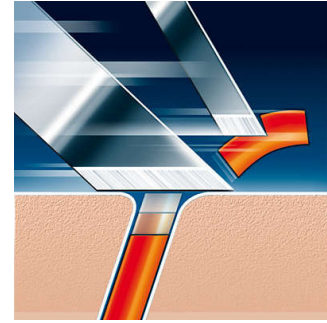

HQ242, 6940LC, HQ386, HQ6640\HQ6605, HQ5813, HQ4626, HQ3860, HQ5426, HQ362, 6853XL, HQ284, HQ406, 6856XL, HQ6843, HQ4607, HQ4608, HQ384, HQ4870, HQ6695, HQ41, HQ6849, HQ6853, 6613X, HQ4890, 4414LC, HQ6874, HQ360, HQ468, HQ340, HQ6617, HQ6405, HQ4821, HQ4630, HQ222, HQ202, 5812XL, 4608X, 4606X, HQ481, 6843XL, HQ6859, HQ852, HQ460, HQ42, HQ6950, HQ6940, HS890, HQ4810, HQ5401, HQ6424, HQ4851, HQ4805, HQ4601, HQ4441, HQ4425, HQ420, HQ342, HQ300, 6616X, 4825XL, HQ444, HQ441, HQ6879, HQ6613, HQ802, HQ801, HQ6941, HQ6990, HS990, HS930, HQ4850, HQ486, HQ6696, HQ6831, HS 190, HQ4411, HQ4405, HQ482, HQ5421, HQ5625, HQ4625, HQ4609, HQ341, HQ304, HQ302, HQ240, HQ10, 6844XL, 6615X, 4807XL, 4605X, 4603X, 4602X, 4417LC, HQ404, HQ130, HQ6920

- Shaving heads per packaging: 1

Highlights

Super Lift & Cut technology

Dual blade system of your Philips shaver: first blade lifts, second blade cuts for a comfortable close shave.