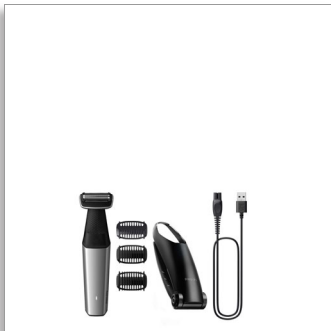

Philips Bodygroom Series 5000  
Showerproof groin and body trimmer

3 click-on combs, 2-3-5 mm  
Contour following 2D shaver  
60 min cordless use, 1h charge  
Back reach attachment

BG5021/15

### 2D contour following with skin protect technology

The Series 5000 is designed to power through hair without compromise on skin comfort, even in hard-to-reach areas like the back. Use the skin friendly shaver with contour following 2D technology or trim with the 2, 3 or 5mm length combs.

# PHILIPS

Showerproof groin and body trimmer  
3 click-on combs, 2-3-5 mm Contour following 2D shaver, 60 min cordless use, 1h charge, Back reach attachment

## Showerproof groin and body trimmer

3 click-on combs, 2-3-5 mm Contour following 2D shaver, 60 min cordless use, 1h charge, Back reach attachment