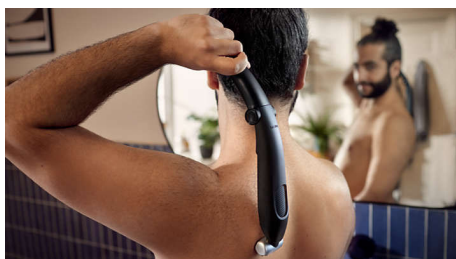

Back attachment

Conveniently remove back hair. This attachment has been specially designed for convenient back grooming.