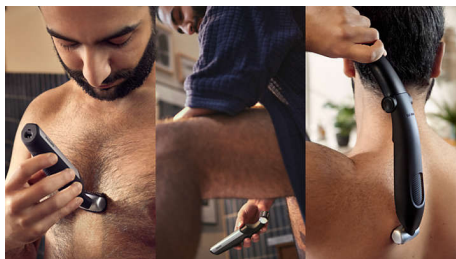

Showerproof groin and body trimmer
3 click-on combs, 2-3-5 mm Contour following 2D shaver, 60 min cordless use, 1h charge, Back reach attachment

Highlights

Full body grooming

Now you can confidently groom everywhere on your body with one tool. This Philips full body groomer for men cuts hair at 3 different lengths for clean, even results on your back, shoulders, chest, abs, underarm, arms, groin and legs.