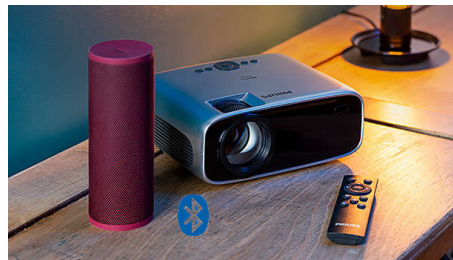

PHILIPS

Home projector
LED LCD Up to 120", Wi-Fi and Bluetooth, Built-in stereo speakers

NPX540/INT

Highlights

Advanced LED Light Source

The powerful LED light source displays rich, vivid colors and will last up to 30,000 hours. You won't need to replace it since it lasts 20 years with an average usage of 4 hours per day! Additionally, the power consumption is far lower than a regular lamp based projector, which means you benefit from a bigger screen and fully immersive experience, all through an eco friendly device!

Project images up to 120" HD

Project images and videos up to 120" (300cm) in HD 720p for detailed and clear images.

Built-in Media Player

Pop your essentials in your hand with the integrated Media Player: Browse, watch all your videos, listen to your music or share your latest holidays pictures.

Built-in stereo speakers

No need for extra sound system, the built-in stereo speakers produce deep room-filling sound perfect for movies at home.

External bluetooth speakers

Connect wirelessly your projector to external boomboxes or soundbars to bring life to your movies and gaming sessions.

Fully Connected

Connect any multimedia devices such as set top boxes, PC, MAC, gaming consoles, and streaming devices like Fire Stick or Apple TV with the USB, HDMI or MicroSD ports.

Make It smart!

Access to unlimited content by connecting to any smart gaming console or TV boxes like Fire Stick or Apple TV.