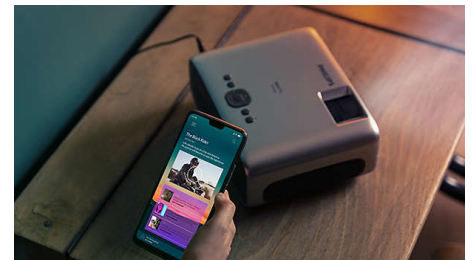

TV shows streaming

Stream any TV shows or movies via Wi-Fi from your smart devices.