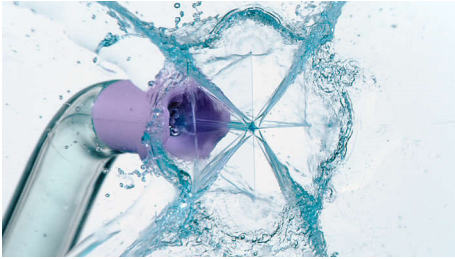

## Flossing reinvented with QuadStream technology

Removes up to 99.9% of plaque\* in treated areas

Effortlessly thorough cleaning between teeth to improve your gum health. Unique Quad Stream tip cleans more area with less effort for more effective flossing every time, so it's easy to get flossing right.

### Faster, more effective flossing

- 2 flossing modes, 3 intensities
- Complete clean in 60 seconds
- Pulse Wave technology guides from tooth to tooth
- Quad Stream technology for faster, more effective flossing

## Quad Stream technology

Unique X-shaped Quad Stream tip separates flow into 4 water jets, which cover more area between teeth and along the gum line. Get a faster, deeper clean without the hassle of string floss.