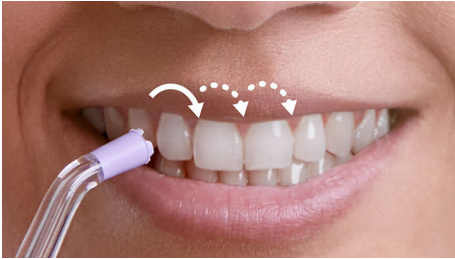

## Flossing reinvented with QuadStream technology

Removes up to 99.9% of plaque\* in treated areas

Effortlessly thorough cleaning between teeth to improve your gum health. Unique Quad Stream tip cleans more area with less effort for more effective flossing every time, so it's easy to get flossing right.

### Faster, more effective flossing

- 2 flossing modes, 3 intensities
- Complete clean in 60 seconds
- Pulse Wave technology guides from tooth to tooth
- Quad Stream technology for faster, more effective flossing

## Quad Stream technology

Unique X-shaped Quad Stream tip separates flow into 4 water jets, which cover more area between teeth and along the gum line. Get a faster, deeper clean without the hassle of string floss.

## Pulse Wave technology

Gentle pulses of water keep you going and guide you from tooth to tooth in Deep Clean mode — so you get it right every time.