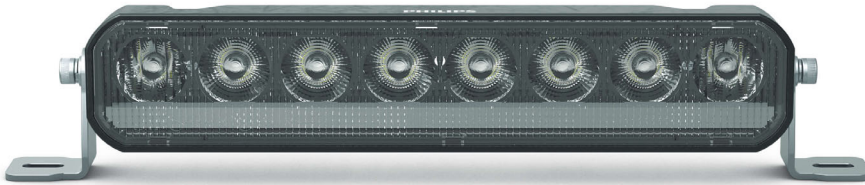

Philips Ultinon Drive 2000
10 inch LED light bar

Road-legal ECE R149-20
3200 lm. +294m beam length
LED position-light function
All terrain, all weather

LUMUD2002LX1

Boosted visibility brings safer driving

Extra brightness for everyday use

See far and wide with crisp, white light projected up to 294 meters. The Ultinon Drive 2002L LED light bar is 100% road-legal with a tough, one-piece design integrating advanced cooling tech. It shrugs off water, dust, rust and impacts.

Be noticed with additional position lights

- Extra position lights that get you noticed

Robust design for challenging conditions

- Corrosion-free, stainless-steel mounting brackets

PHILIPS

10 inch LED light bar

Road-legal ECE R149-20 3200 lm. +294m beam length, LED position-light function, All terrain, all weather

LUMUD2002LX1/10

Specifications

Product description

- Boost mode activation: No
- Break resistance
- ECE R10
- ECE R149
- ECE reference number: 20
- Impact protection rating (IK): IK07
- Ingress protection rating (IP): IP67
- Installation angle: 360°
- Material: Aluminum die-cast
- Number of LEDs: 8x 5W
- Offroad boost: No
- One-piece body design
- Operating temperature: -40° C to 65° C
- Range: Ultinon Drive 2000
- Scratch resistant lens
- Technology: LED
- Width: 266 mm / 10 inch
- Boost function installation: No
- corrosion-free brackets: Side mounting brackets
- ECE R148
- Parking position light
- Plug type: 3-pin DT Connector with 0.5m cable
- Heat sink: Aluminum powder coated die-cast
- Corrosion protection: Yes, aluminum powder coated