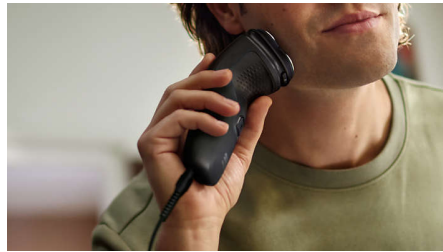

Ergonomic grip

Never lose your grip. The ergonomic handle with rubber stays secure and comfortable, even when wet.