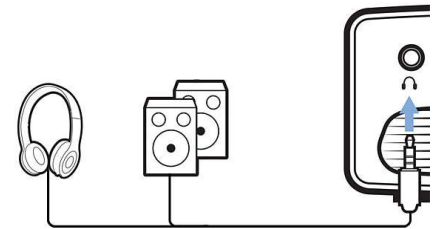

Customize your projection

Place the product where ever you want! The keystone correction combined with the focus technology allow you to fine-tune images to your needs and place your projector at any distance.

Built-in Media Player

Pop your essentials in your hand with the integrated Media Player: Browse, watch all your videos, listen to your music or share your latest holidays pictures.

Fully Connected

Connect any multimedia devices such as set top boxes, PC, MAC, gaming consoles, and streaming devices like Fire Stick or Apple TV with the USB, HDMI or MicroSD ports.

Make It smart!

Access to unlimited content by connecting to any smart gaming console or TV boxes like Fire Stick or Apple TV.

Audio jack

Connect any headphones or external powered speakers with the built-in 3.5 jack.