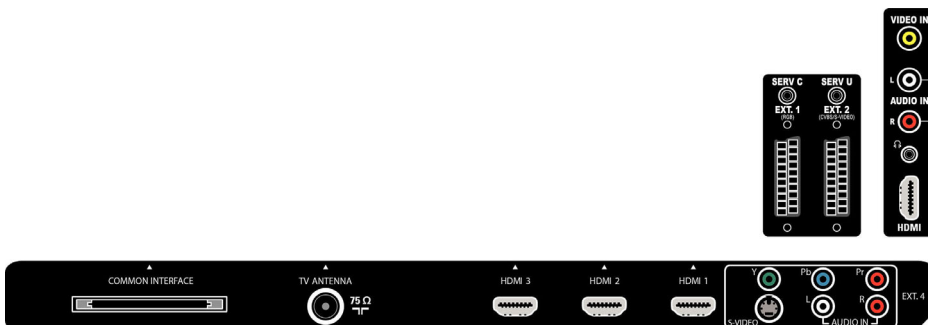

Power

- Mains power: 220 - 240 V, 50/60 Hz
- Ambient temperature: 5°C to 40°C
- Power consumption: 110 W
- Standby power consumption: ≤ 1 W

Accessories

- Included accessories: Tabletop stand, Power cord, Quick start guide, User Manual, Registration card, Warranty certificate, Remote Control, Batteries for remote control

Dimensions

- Set Width: 804 mm
- Set Height: 533 mm

- Set Depth: 162 mm
- Product weight: 15 kg
- Set width (with stand): 804 mm
- Set height (with stand): 605 mm
- Set depth (with stand): 223 mm
- Product weight (+stand): 18 kg
- Box width: 874 mm
- Box height: 646 mm
- Box depth: 299 mm
- Weight incl. Packaging: 22 kg
- Wall-mount compatible: 200 x 100 mm