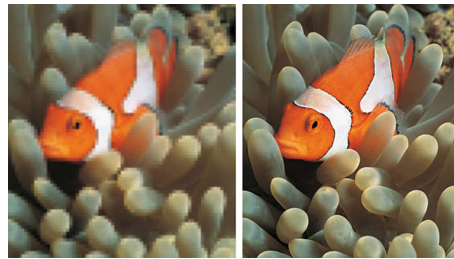

Pixel Plus 2 HD

Pixel Plus 2 HD offers the unique combination of ultimate sharpness, natural detail, increased depth, vivid colours and smooth and natural motion from standard TV, High Definition signals and multimedia sources. Each pixel of the incoming picture is enhanced to better match the surrounding pixels, resulting in a more natural picture. Artefacts in compressed multimedia content are detected and reduced, ensuring that the picture is clean and razor sharp. Digital noise reduction ensures that the picture is perfectly smooth yet razor sharp.

8 ms response time

Response time measures signal reaction speed in milliseconds. A faster response time is better as it eliminates visible image artefacts that could dampen your experience when viewing fast-moving images or objects. In this case, this LCD panel gives you an 8 ms response time so that you can watch your LCD TV with a clear, fast-moving action.

Digital Natural Motion

Philips invented Digital Natural Motion to eliminate juddering effects that are visible with moving picture content. Digital Natural Motion estimates motion in the picture and corrects juddering movements in both broadcast and recorded movie material (such as DVD). The resulting smooth motion reproduction and excellent sharpness take the viewing experience to a higher level.

colours and contrast

Vibrant and natural images from the most advanced colour processing. The 3 colour channels (RGB) are optimised using 10-bit RGB processing technology resulting in a total of 28.9 billion colours. It produces vibrant

32PFL7782D/05

colours while retaining excellent sharpness together with excellent black level and accurate rendition of dark shades and colours to give a bright, lifelike picture with high contrast and vibrant colours

Incredible Surround subwoofer

Incredible Surround is an audio technology from Philips that dramatically magnifies the sound field to immerse you in the audio. Using state-of-the-art electronic phase shifting, Incredible Surround mixes sounds from left and right in such a way that it expands the virtual distance between the two speakers. This wider spread greatly enhances the stereo effect and creates a more natural sound dimension. Incredible Surround with integrated subwoofer now allows you to experience total surround with greater depth of bass and width of sound with the use of an integrated subwoofer.

BBE

BBE high definition sound is the core sound enhancement technology (licensed by BBE Sound) that will enable you to experience real natural music and speech intelligibility with rich and clear audible vocals.

Swivel stand

This TV comes with a swivel stand that allows you to watch your TV from your favourite position at any angle so that you can enjoy the best entertainment from any seat in the room.

4 HDMI inputs