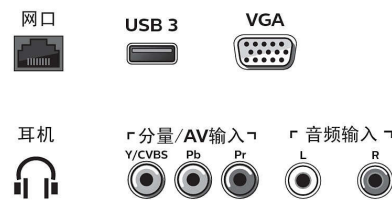

Connectivity

- Number of HDMI connections: 3
- HDMI features: 4K, Audio Return Channel
- EasyLink (HDMI-CEC): Remote control pass-through, System audio control, System standby, One touch play
- Number of USBs: 3
- Wireless connection: Wi-Fi 802.11n 2x2 integrated
- Other connections: Antenna IEC75, Ethernet-LAN RJ-45, Headphone out, Digital audio out (coaxial), SD slot, Audio L/R in
- HDCP 2.2: Yes on all HDMI

Dimensions

- Set Width: 1228.6 mm
- Set Height: 751.9 mm
- Set Depth: 49.4 mm
- Product weight: 17.02 kg
- Set width (with stand): 1228.6 mm
- Set height (with stand): 818.43 mm
- Set depth (with stand): 233.44 mm
- Product weight (+stand): 18.4 kg

Connections

Side

Rear

Issue date 2023-10-06

Version: 4.1.1

EAN: 87 18863 01095 2

© 2023 Koninklijke Philips N.V.
All Rights reserved.

Specifications are subject to change without notice.
Trademarks are the property of Koninklijke Philips N.V.
or their respective owners.

www.philips.com

- Box width: 1402 mm
- Box height: 955 mm
- Box depth: 203 mm
- Weight incl. Packaging: 27 kg
- Wall mount compatible: 400 x 400 mm

* Smart TV app offerings vary per TV model and country. For more details please visit: www.philips.com/smarttv.
* Please be informed that your HDR function in your TV currently can be supported via Streaming and USB only.