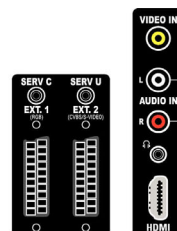

for remote control

Dimensions

- Set Width: 1029 mm
- Set Height: 662 mm
- Set Depth: 136 mm
- Product weight: 26.5 kg
- Set width (with stand): 1029 mm
- Set height (with stand): 725 mm
- Set depth (with stand): 279 mm
- Product weight (+stand): 31 kg
- Box width: 1129 mm
- Box height: 756 mm
- Box depth: 314 mm
- Weight incl. Packaging: 38.5 kg
- Wall-mount compatible: 600 x 400 mm